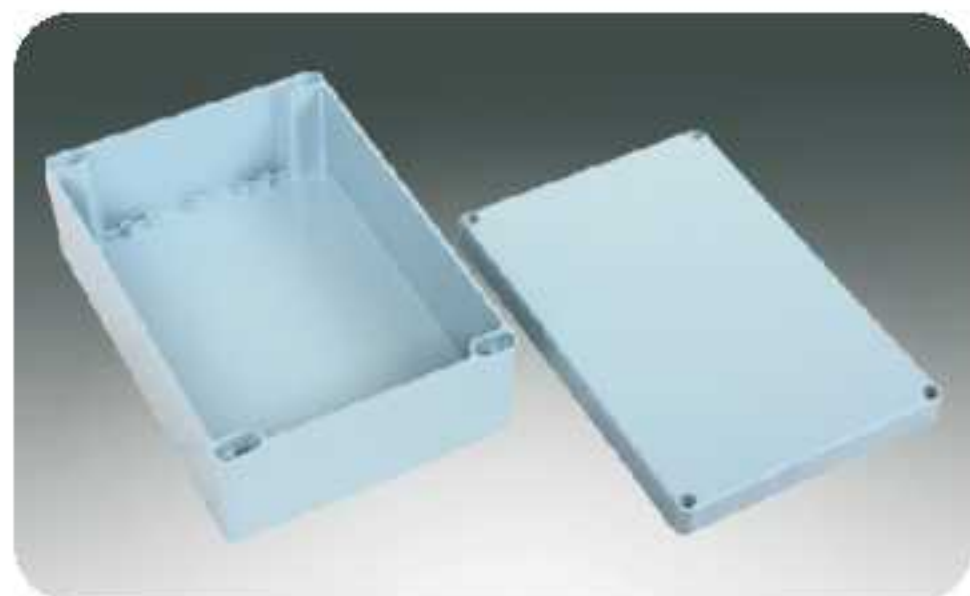

Model:LV5616 Size:160X560X90mm

Model:LV1818 Size:180X180X101mm

Model:LV2818 Size:280X180X100mm

Model:LV2320 Size:230X200X110mm

Model:LV2823 Size:280X230X110mm

Model:LV3323-1 Size:330X230X120mm

Model:LV4023 Size:230X400X110mm

Model:LV4031 Size:313X403X111mm

Model:LV6031 Size:600X310X110mm
Allowable error: ± 1mm

Accessories

Model:L1

L1 installation complete

Model:L2

L2 installation complete