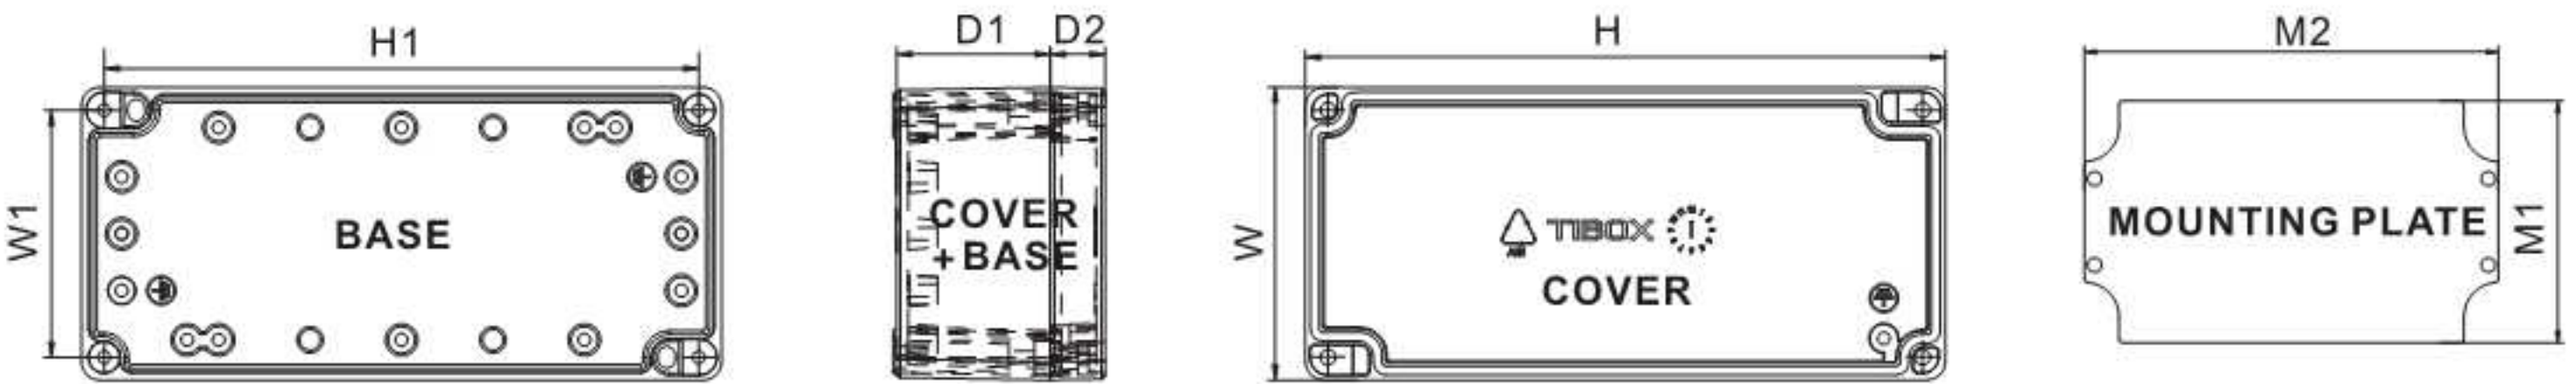

Aluminum enclosure

LV Aluminum boxes are suitable for installation, circuit breaking, connection and control of electric and electronic equipments, and find their main application in industrial, automotive, railways, navy, tunnels, parkings, industrial buildings fields ensuring a high mechanical and vibration resistance with IP66 protection degree. Standard Supply: Aluminum box PUR seal stainless steel screws, M4 screws

Material: AISI 12 DIN1725 Standard   Protection Degree: IP66 EN60529 Standard   Resistance to Impact: >7 Joule EN50014 Standard
Temperature Range: -50°C to 130°C   Paint Finish: Epoxy polyester powder coating   Color: RAL7038

	Size (mm) W H D	Product model	W₁	H₁	D₁	D₂	Plate Metal Model	M₁	M₂	Thickness:Cover	Thickness:Base
	64x58x36	LV0605	45	51	21	15	V0605	48.5	54.5	4.8	3.4
	64x98x36	LV0906	51.5	85.5	21	15	V0906	51	85	4.6	3.0
	64x150x36	LV1506	51.5	137.5	21	15	V1506	51	137	4.5	4.5
	65x115x55	LV1106	51	101	40	15	V1106	51	101	4.7	3.2
NEW	80x140x60	LV1408	67	127	47	15	V1408	68	128	3.0	2.7
	80x175x57	LV1708	67.5	162.5	42	15	V1708	66	161	5.4	3.5
	80x250x57	LV2508	67.5	237.5	42	15	V2508	66	236	3.0	3.0
NEW	82x 77x57	LV0807	65	70.5	42	15	V0807	66.5	71.5	5.3	3.5
	82x102x57	LV1008	69	89	42	15	V1008	71	91	4.7	3.0
	82x127x57	LV1208	70	115	42	15	V1208	72	117	4.6	3.0
	100x100x80	LV1010	85	85	60	20	V1010	88.5	88.5	4.6	3.2
	100x160x80	LV1610-1	85	145	60	20	V1610-1	84.5	144.5	4.6	3.1
	100x200x80	LV2010	85	185	60	20	V2010	87	187	4.7	3.0
	125x125x80	LV1212	106	105	60	20	V1212	110.5	110.5	5.5	3.6
	120x360x80	LV3612	91	339	60	20	V3612	105	345	5.6	4.1
	125x220x80	LV2212	109	206	60	20	V2212	112	209	5.2	4.2
	140x220x90	LV2214-2	118	198	70	20	V2214-2	122	102	5.4	4.2
	160x160x90	LV1616-1	141	141	70	20	V1616-1	148.5	148.5	5.5	3.6
	160x260x90	LV2616	144	243	70	20	V2616	147.5	248.5	5.8	4.0
	160x360x90	LV3616	139	339	70	20	V3616	142.5	342.5	5.4	4.5
NEW	160x560x90	LV5616	140	540	70	20	V5616	140	540	3.7	3.5
NEW	180x180x101	LV1818	160	160	70	30	V1818	160	165	4.0	4.0
NEW	180x280x100	LV2818	160	260	30	70	V2818	167	267	4.0	4.4
	230x200x110	LV2320	180	212	90	20	V2320	183	213	4.4	4.5
	230x280x110	LV2823	211	260	90	20	V2823	213	263.5	7.4	5.3
	230x330x120	LV3323-1	211	310	95	25	V3323-1	212.5	312.5	7.0	5.0
NEW	230x400x110	LV4023	210	381	20	90	V4023	214	384	4.5	3.5
NEW	313x403x111	LV4031	292	382	90	20	V4031	292	383	4.5	4.5
	600x310x110	LV6031	289	579	90	20	V6031	292	582	9.2	6.0