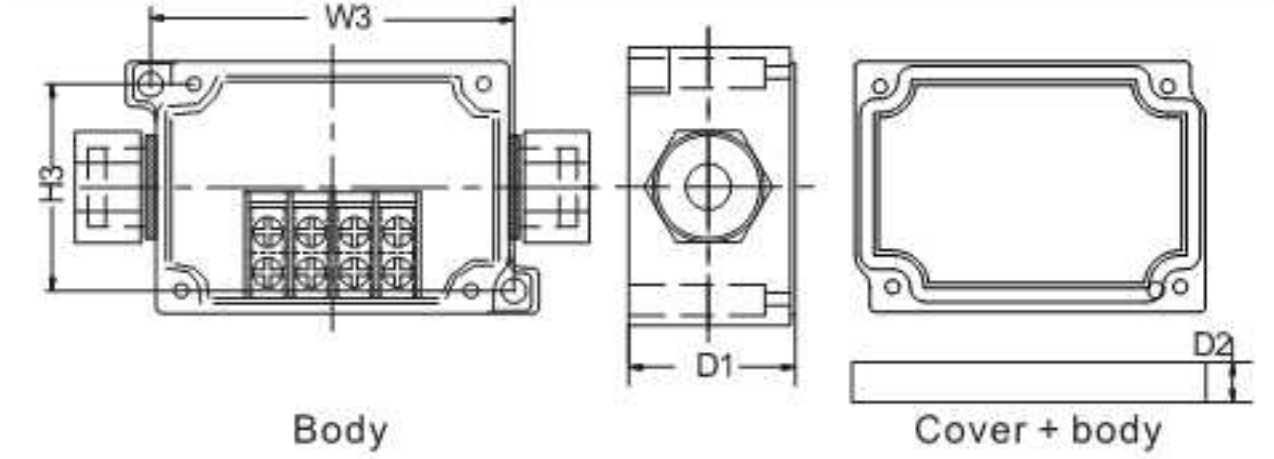

### TJ-4P, TJ-6P

Screw type	Dimension(mm)		Installation size(mm)	
	W X H X D	D1+D2	W3	H3
TJ-4P	102×50×40	33 + 8	72.5	41
TJ-6P	125×55×40	33 + 8	88	46