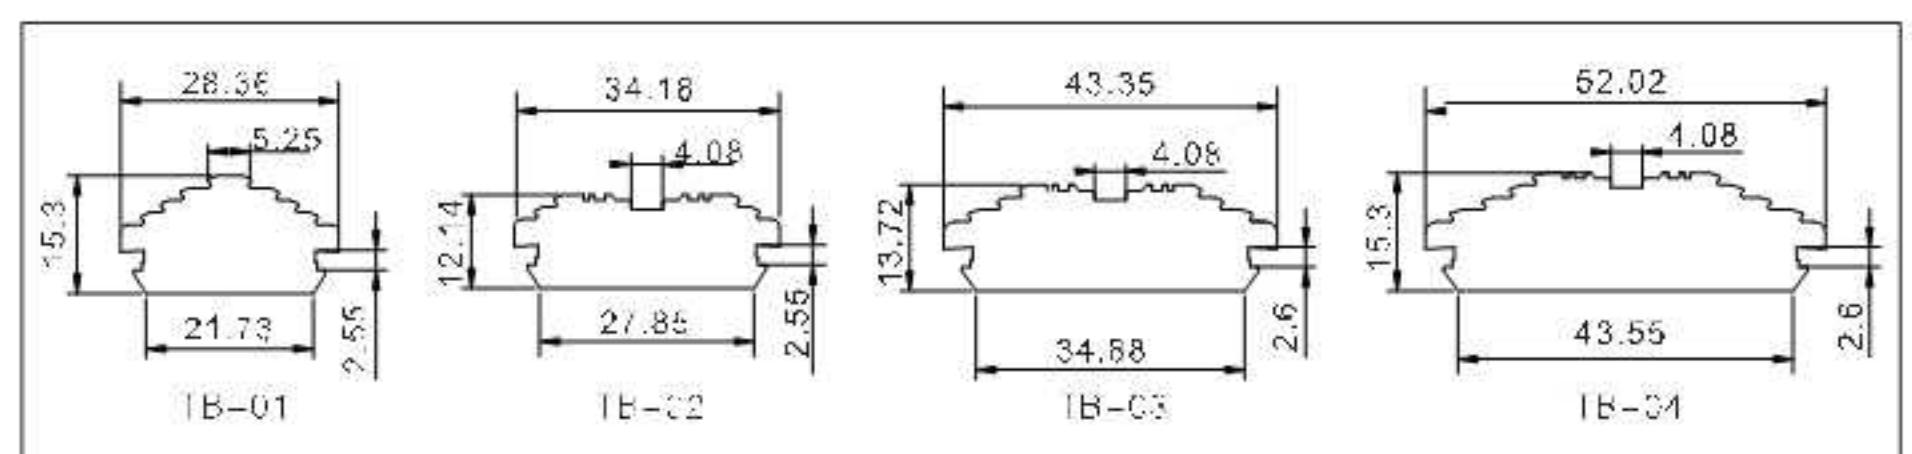

Plastic enclosure

TB series plastic enclosure

Out of the plastic boxes which are selling at present, it's ability and working efficiency, the competitive power is much higher with the low price same as the level of steel box. The products were added the electromagnetic interference(EMI) and prevent substance of the static electricity, and the strong point was given to the relevant mechanical protection of electricity, electron and etc.

Temperature range:-40 to +120°C ABS:Acrylonitrile Butadiene Styrene PC:Poly Carbonate

	Plastic screw type		Dimension(mm)		Mounting plate	installation size(mm)		
	Grey door	Clear door	W X H X D	D1+D2		Metal	W3	H3
NEW	TB-AG-0711	TB-AT-0711	78×113×55	43 + 15	TJ-0711	73.5	108.5	
	TB-AG-0812	TB-AT-0812	80×120×54	43 + 15	TJ-0812	83	124	
	TB-AG-1010	TB-AT-1010	100×100×54	43 + 15	TJ-1010	104	104	
NEW	TB-AG-1020	TB-AT-1020	100×200×70	57 + 15	TJ-1020	104.5	204	
	TB-AG-1115	TB-AT-1115	110×150×72	52 + 24	TJ-1115	113	153	
	TB-AG-1419	TB-AT-1419	140×190×76	54 + 25	TJ-1419	144	194	
NEW	TB-AG-1515	TB-AT-1515	150×150×70	57 + 15	TJ-1515	154.5	154.5	
	TB-AG-1924	TB-AT-1924	190×240×95	70 + 28	TJ-1924	195	250	
	TB-AG-1924-1	TB-AT-1924-1	190×240×165	70 + 98	TJ-1924	195	250	
	TB-AG-2230	TB-AT-2230	220×300×125	79 + 50	TJ-2230	230	310	
	TB-AG-2230-1	TB-AT-2230-1	220×300×185	79 + 110	TJ-2230	220	300	
	TB-AG-3038	TB-AT-3038	300×380×125	78 + 50	TJ-3038	310	390	
	TB-AG-3038-1	TB-AT-3038-1	300×380×185	78 + 110	TJ-3038	310	390	

Size TBAG0812~TBAG1115 metal screw

TB series plastic enclosure with rubber sealing