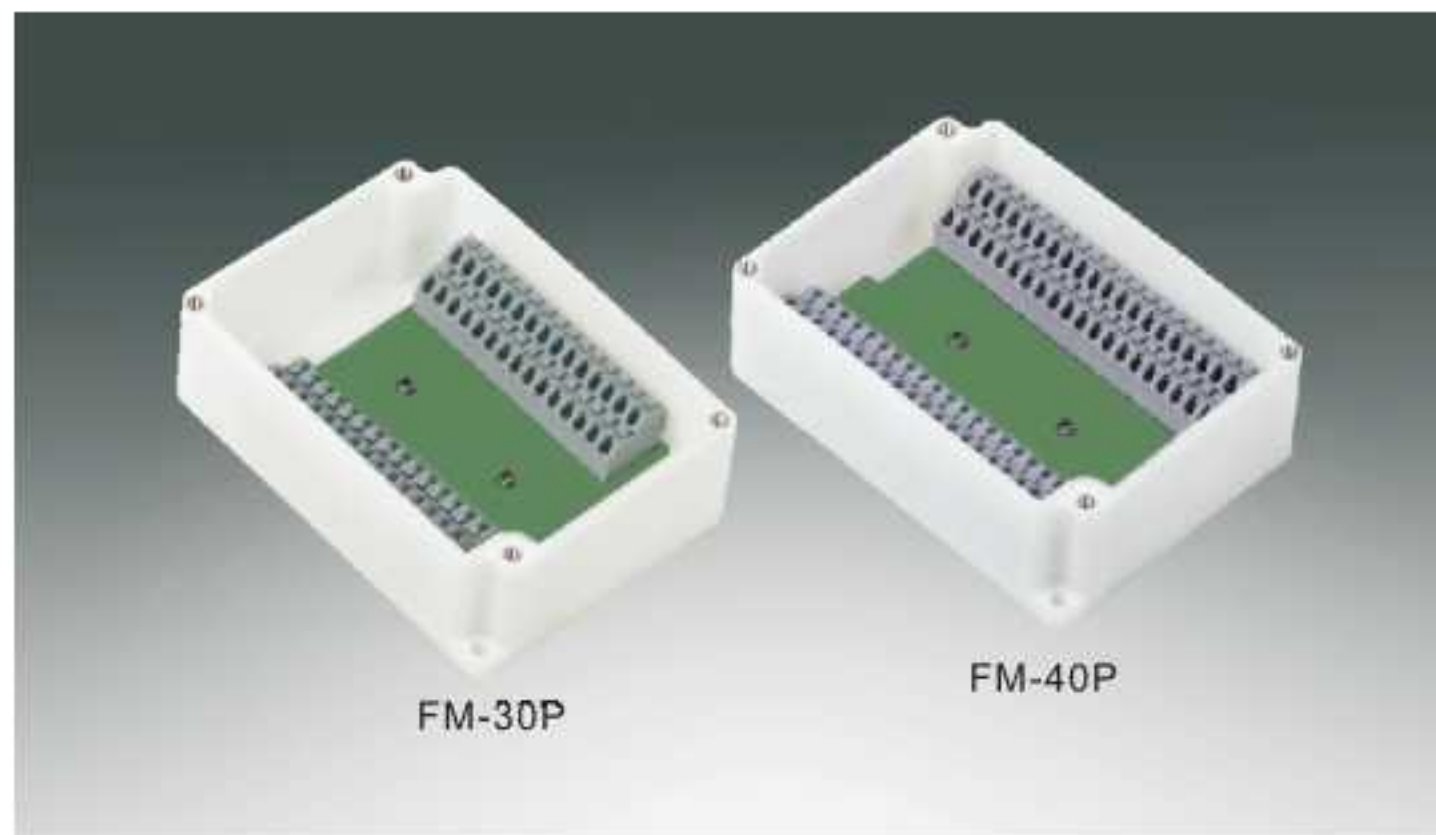

FM-6P,FM-10P,FM-15P,FM-20P

Product model	Size: W x H x D	W1	W2	W3	H1	H2	H3	D1	D2
FM-6P	70 X 55 X 43 mm	55	44	54.5	70	59	69.5	35	8
FM-10P	92 X 56 X 43 mm	56	47	55	92	81.5	91	35	8
FM-15P	90.5 X 45 X 50 mm	70	61	70	125	114	125	40	8
FM-20P	125 X 70 X 48 mm	70	61	70	125	114	125	40	8