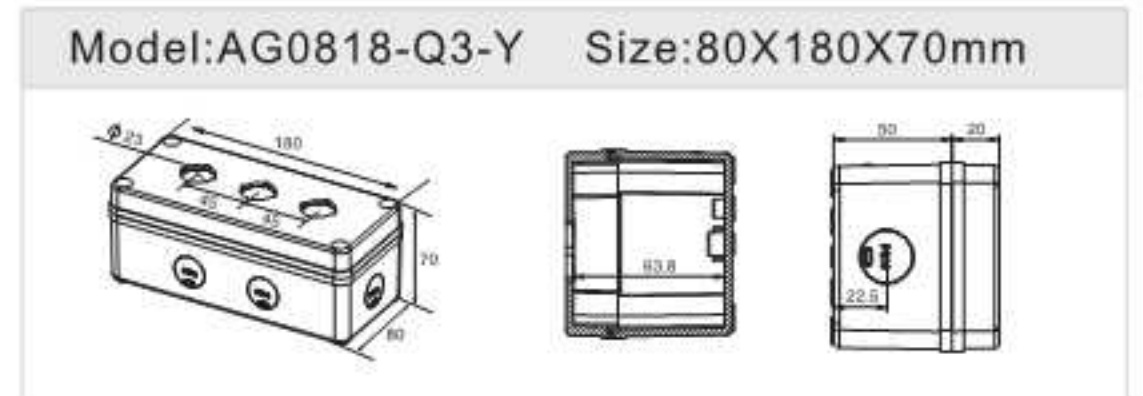

Plastic enclosure

Switch box - push button box

Q1,Q2,Q3,Q4:orange cover

K1,K2,K3,K4:grey cover

Product model	W X H X D(mm)
TJ-AG 0808-Q1	80×80×60
TJ-AG 0813-Q2	80×130×70
TJ-AG 0818-Q3	80×180×70
TJ-AG 0825-Q4	80×250×70

Product model	W X H X D(mm)
TJ-AG 0808-K1	80×80×60
TJ-AG 0813-K2	80×130×70
TJ-AG 0818-K3	80×180×70
TJ-AG 0825-K4	80×250×70

The body of the box is black,
The cover of the box
has four colors

- Y : yellow
- B : black
- W : white
- G : cold grey

TJ series non-standard plastic enclosure