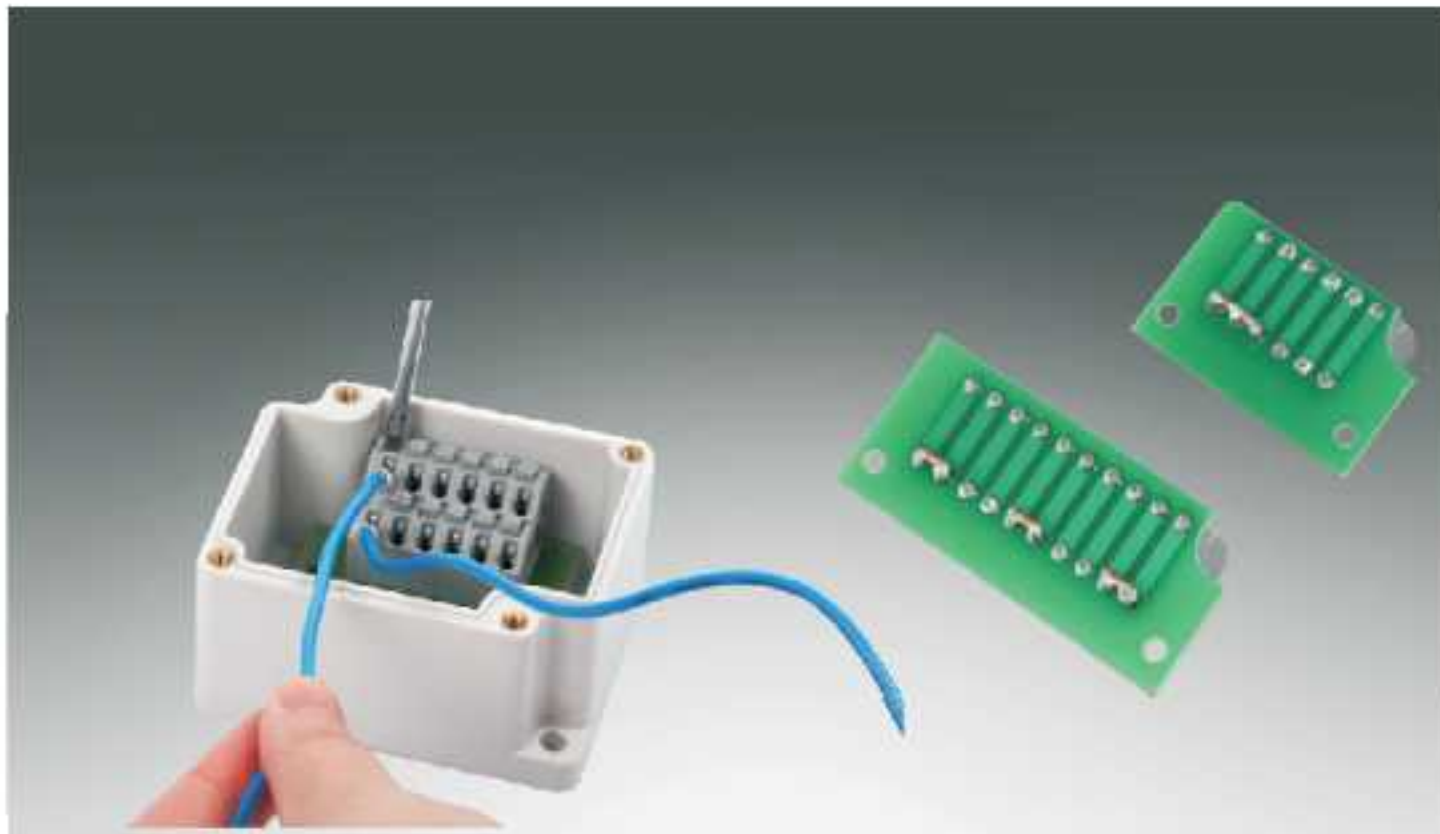

Plastic terminal block box

FM series quakeproof screw-free terminal block box

The FM series shock-proof screw-free terminal box is die-cast from high quality ABS/PC material. It has the characteristics of reasonable and simple structure, excellent impact resistance, effective sealing performance and good anti-electromagnetic interference.

Wiring terminal boards or other electrical components can be installed in the junction box for a variety of automation applications.

The back of the circuit board can be connected in parallel, we will offer parallel service for customers if the quantity 100pcs more.