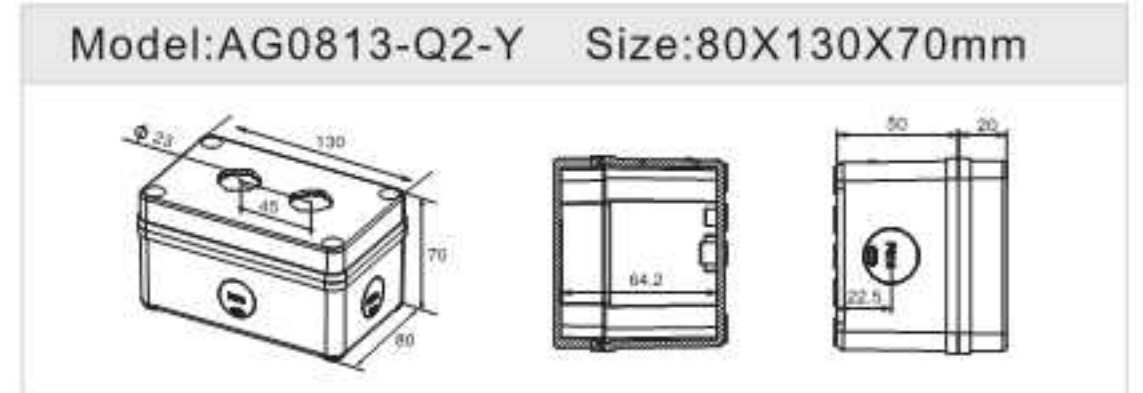

Plastic enclosure

Switch box - push button box

Q1,Q2,Q3,Q4:orange cover

K1,K2,K3,K4:grey cover

Product model	W X H X D(mm)
TJ-AG 0808-Q1	80×80×60
TJ-AG 0813-Q2	80×130×70
TJ-AG 0818-Q3	80×180×70
TJ-AG 0825-Q4	80×250×70

Product model	W X H X D(mm)
TJ-AG 0808-K1	80×80×60
TJ-AG 0813-K2	80×130×70
TJ-AG 0818-K3	80×180×70
TJ-AG 0825-K4	80×250×70

The body of the box is black,
The cover of the box
has four colors

- Y : yellow
- B : black
- W : white
- G : cold grey

TJ series non-standard plastic enclosure