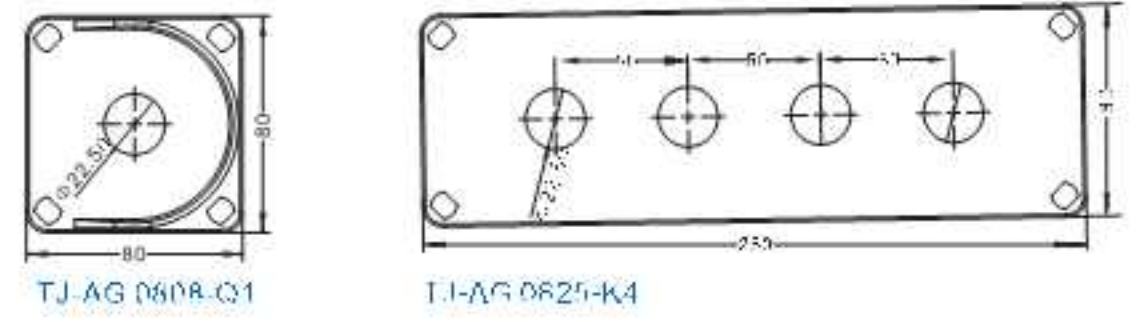

Plastic enclosure

Switch box - push button box