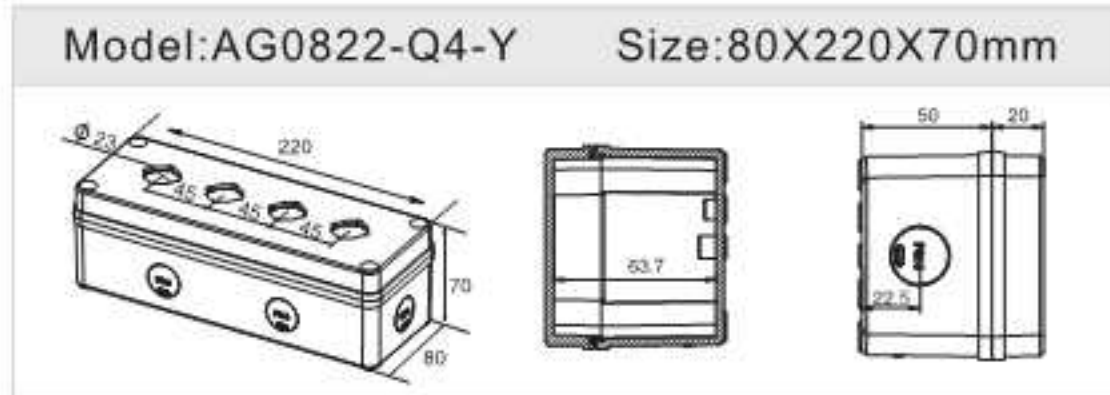

Plastic enclosure

Switch box - push button box

Q1,Q2,Q3,Q4:orange cover

K1,K2,K3,K4:grey cover

Product model	W X H X D(mm)
TJ-AG 0808-Q1	80×80×60
TJ-AG 0813-Q2	80×130×70
TJ-AG 0818-Q3	80×180×70
TJ-AG 0825-Q4	80×250×70

Product model	W X H X D(mm)
TJ-AG 0808-K1	80×80×60
TJ-AG 0813-K2	80×130×70
TJ-AG 0818-K3	80×180×70
TJ-AG 0825-K4	80×250×70

The body of the box is black,
The cover of the box
has four colors

- Y : yellow
- B : black
- W : white
- G : cold grey

TJ series non-standard plastic enclosure