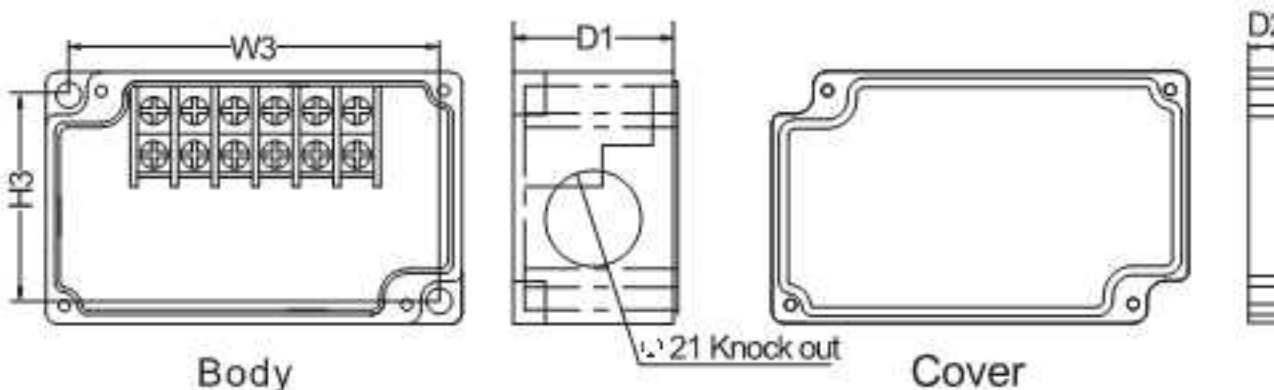

TJ-4P-K, TJ-6P-K

Screw type	Dimension(mm)		Installation size(mm)	
	W X H X D	D1+D2	W3	H3
TJ-4P-K	70×55×43	35 + 8	57.8	41
TJ-6P-K	91×55×43	35 + 8	81	45