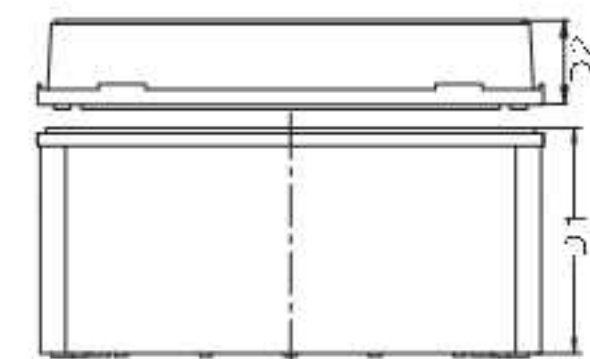

Cover + body