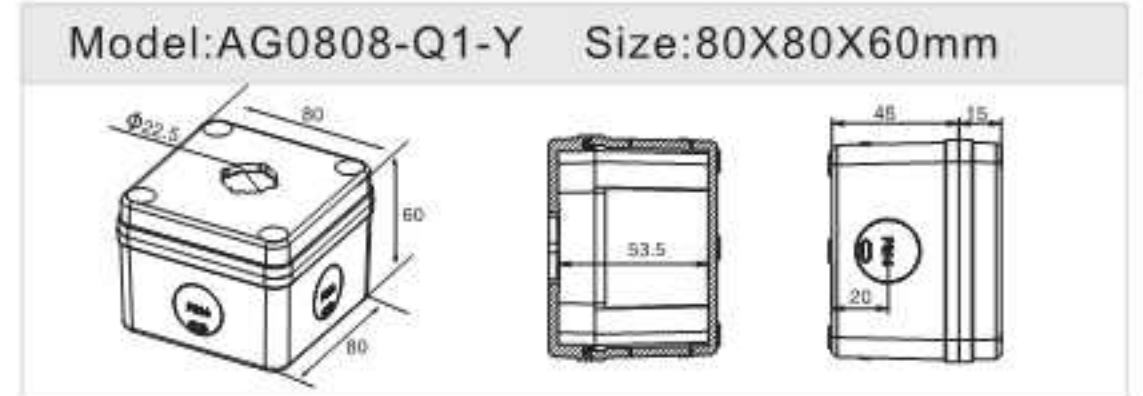

Plastic enclosure

Switch box - push button box

Q1,Q2,Q3,Q4:orange cover

K1,K2,K3,K4:grey cover

Product model	W X H X D(mm)
TJ-AG 0808-Q1	80×80×60
TJ-AG 0813-Q2	80×130×70
TJ-AG 0818-Q3	80×180×70
TJ-AG 0825-Q4	80×250×70

Product model	W X H X D(mm)
TJ-AG 0808-K1	80×80×60
TJ-AG 0813-K2	80×130×70
TJ-AG 0818-K3	80×180×70
TJ-AG 0825-K4	80×250×70

The body of the box is black,
The cover of the box
has four colors

- Y : yellow
- B : black
- W : white
- G : cold grey

TJ series non-standard plastic enclosure