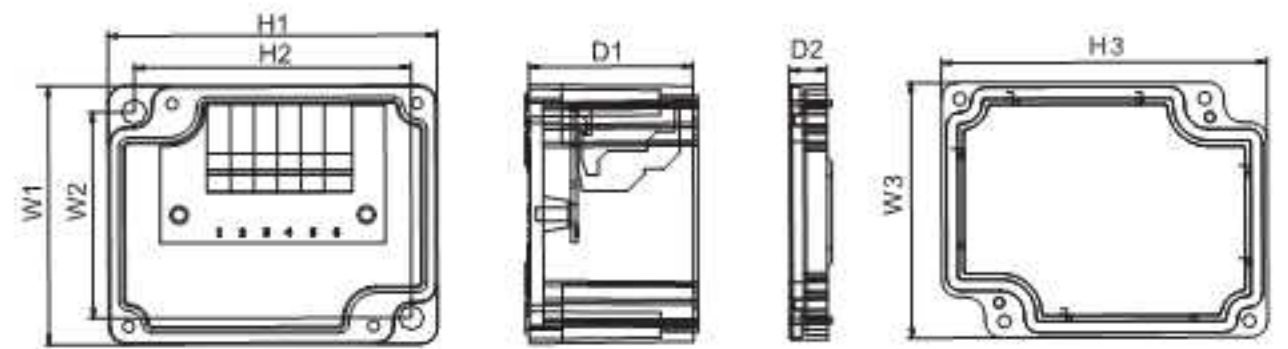

FM-6P,FM-10P,FM-15P,FM-20P

Product model	Size: W x H x D	W1	W2	W3	H1	H2	H3	D1	D2
FM-6P	70 X 55 X 43 mm	55	44	54.5	70	59	69.5	35	8
FM-10P	92 X 56 X 43 mm	56	47	55	92	81.5	91	35	8
FM-15P	90.5 X 45 X 50 mm	70	61	70	125	114	125	40	8
FM-20P	125 X 70 X 48 mm	70	61	70	125	114	125	40	8