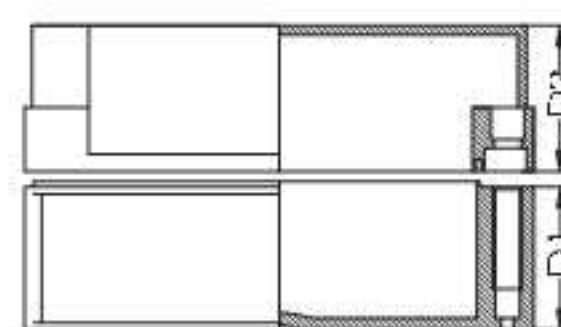

Cover + body

Hinge+latch type		Dimension(mm)		Mounting plate		installation size(mm)	
Grey door	Clear door	W X H X D	D1+D2	Plastic	Metal	W3	H3
TJ-AG-2819H	TJ-AT-2819H	280×190×130	98 + 32	TJ-2819P	TJ-2819	255	165
TJ-AG-2819-1H	TJ-AT-2819-1H	280×190×180	98 + 82	TJ-2819P	TJ-2819	255	165
TJ-AG-2819-2H	TJ-AT-2819-2H	280×190×180	148 + 32	TJ-2819P	TJ-2819	255	165
TJ-AG-2819-3H	TJ-AT-2819-3H	280×190×230	148 + 82	TJ-2819P	TJ-2819	255	165
TJ-AG-2828H	TJ-AT-2828H	280×280×130	98 + 32	TJ-2828P	TJ-2828	255	255
TJ-AG-2828-1H	TJ-AT-2828-1H	280×280×180	98 + 81	TJ-2828P	TJ-2828	255	255
TJ-AG-2828-2H	TJ-AT-2828-2H	280×280×180	148 + 32	TJ-2828P	TJ-2828	255	255
TJ-AG-2828-3H	TJ-AT-2828-3H	280×280×230	148 + 81	TJ-2828P	TJ-2828	255	255
TJ-AG-3428H	TJ-AT-3428H	340×280×130	98 + 32	TJ-3428P	TJ-3428	315	255
TJ-AG-3428-1H	TJ-AT-3428-1H	340×280×180	98 + 81	TJ-3428P	TJ-3428	355	355
TJ-AG-3819-SH	TJ-AT-3819-SH	380×190×100	69 + 30	TJ-3819P	TJ-3819	355	165
TJ-AG-3819H	TJ-AT-3819H	380×190×130	98 + 30	TJ-3819P	TJ-3819	355	165
TJ-AG-3819-1H	TJ-AT-3819-1H	380×190×180	148 + 30	TJ-3819P	TJ-3819	355	165
TJ-AG-3828H	TJ-AT-3828H	380×280×130	98 + 32	TJ-3828P	TJ-3828	355	255
TJ-AG-3828-1H	TJ-AT-3828-1H	380×280×180	98 + 82	TJ-3828P	TJ-3828	355	255
TJ-AG-3828-2H	TJ-AT-3828-2H	380×280×180	148 + 32	TJ-3828-P	TJ-3828	355	255
TJ-AG-3828-3H	TJ-AT-3828-3H	380×280×230	148 + 82	TJ-3828P	TJ-3828	355	255
TJ-AG-2856H	TJ-AT-2856H	280×560×130	98 + 32	TJ-2828P×2	TJ-2856	540	255
TJ-AG-3856H	TJ-AT-3856H	380×560×180	148 + 32	TJ-3828P×2	TJ-3856	534	354

Hinges to be fixed on the longer side of enclosure. (If hinges on the shorter side needed is available as customized request)