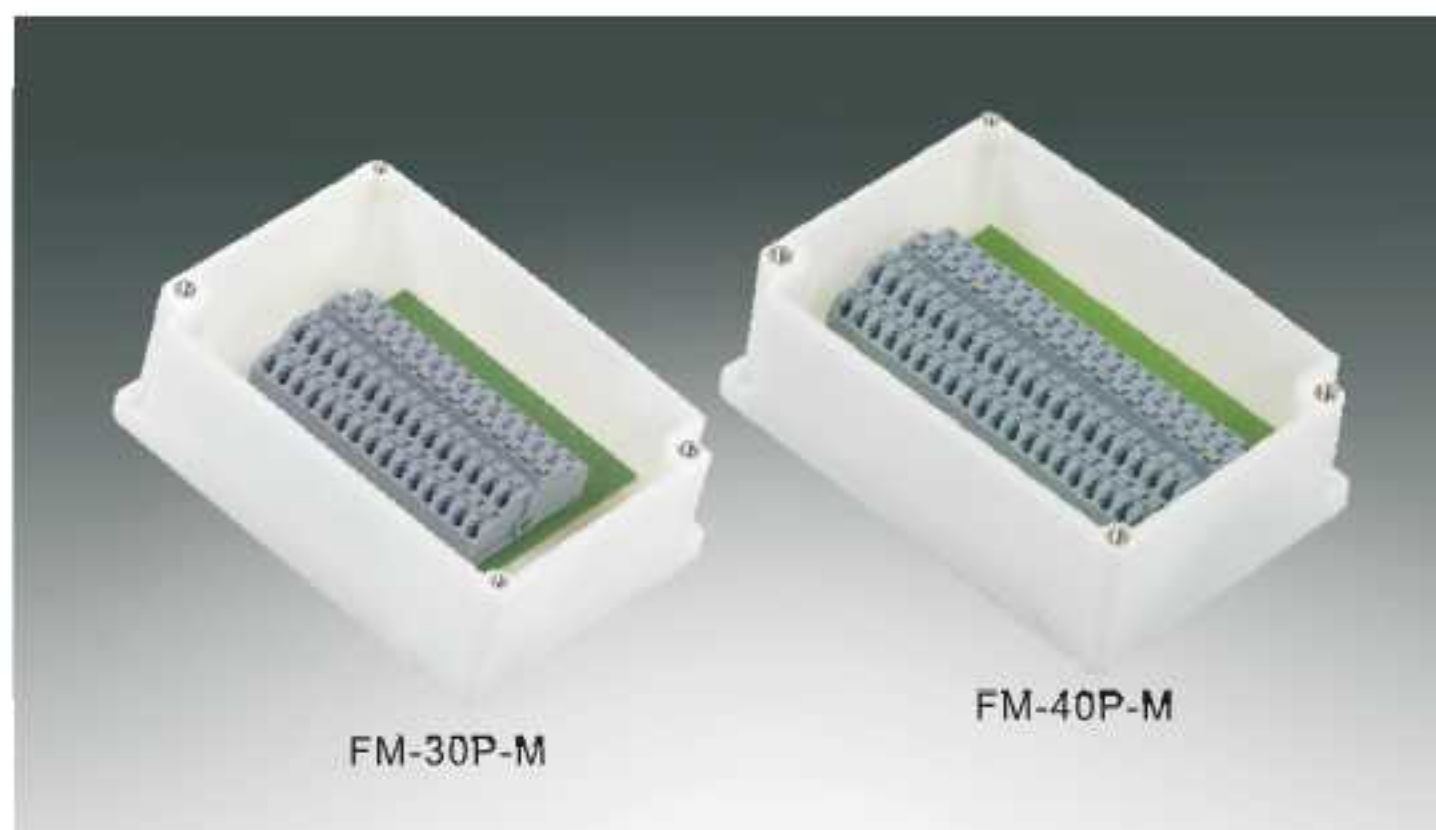

FM-30P,FM-40P

Product model	Size: W x H x D	W1	W2	W3	H1	H2	H3	D1	D2
FM-30P	125 X 90 X 48 mm	81	90	90	114	125	125	40	8
FM-40P	125 X 90 X 48 mm	81	90	90	114	125	125	40	8