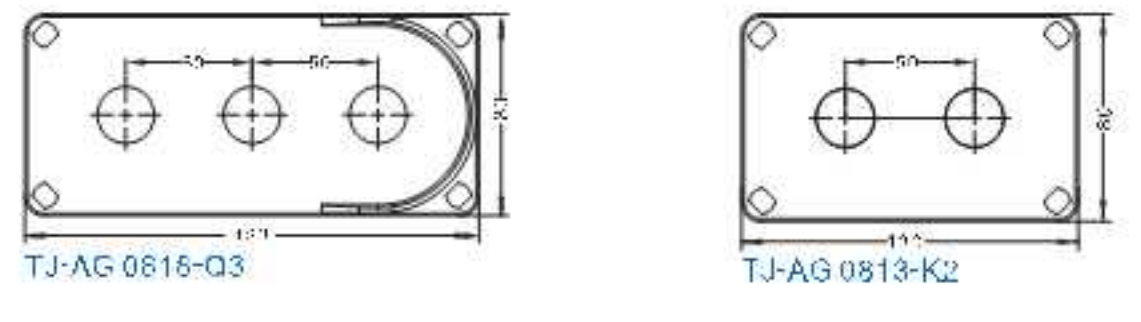

Q1,Q2,Q3,Q4:orange cover

K1,K2,K3,K4:grey cover

Product model	W X H X D(mm)
TJ-AG 0808-Q1	80×80×60
TJ-AG 0813-Q2	80×130×70
TJ-AG 0818-Q3	80×180×70
TJ-AG 0825-Q4	80×250×70

Product model	W X H X D(mm)
TJ-AG 0808-K1	80×80×60
TJ-AG 0813-K2	80×130×70
TJ-AG 0818-K3	80×180×70
TJ-AG 0825-K4	80×250×70