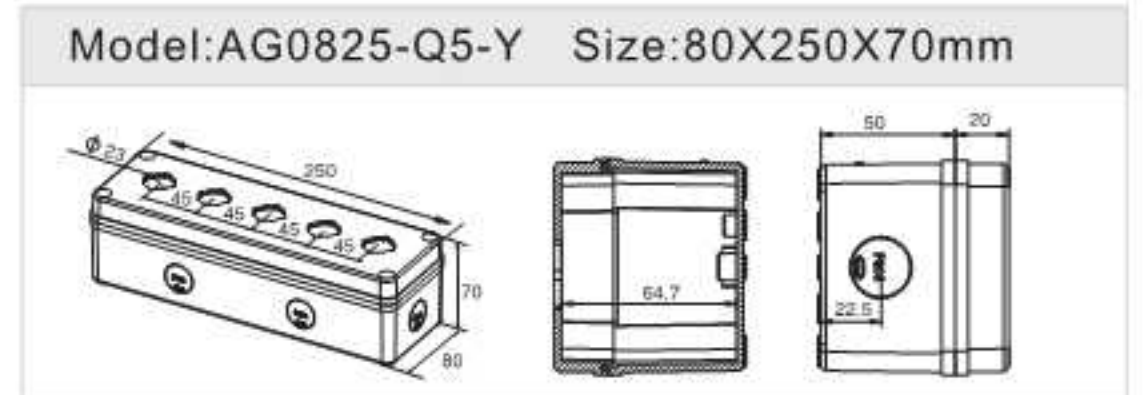

Plastic enclosure

Switch box - push button box

Q1,Q2,Q3,Q4:orange cover

K1,K2,K3,K4:grey cover

Product model	W X H X D(mm)
TJ-AG 0808-Q1	80×80×60
TJ-AG 0813-Q2	80×130×70
TJ-AG 0818-Q3	80×180×70
TJ-AG 0825-Q4	80×250×70

Product model	W X H X D(mm)
TJ-AG 0808-K1	80×80×60
TJ-AG 0813-K2	80×130×70
TJ-AG 0818-K3	80×180×70
TJ-AG 0825-K4	80×250×70

The body of the box is black,
The cover of the box
has four colors

- Y : yellow
- B : black
- W : white
- G : cold grey

TJ series non-standard plastic enclosure