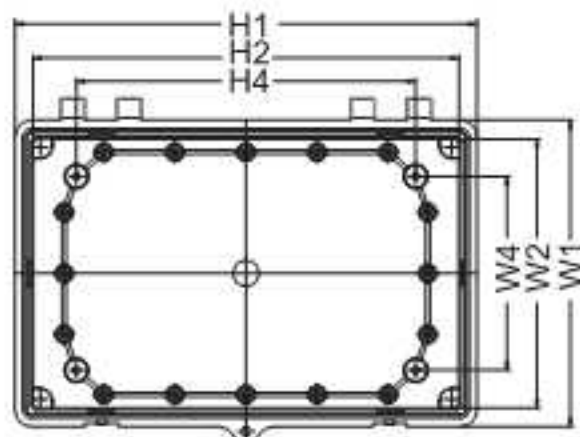

Plastic enclosure

TE series plastic enclosure(stainless steel latch+hinge type)

Out of the plastic boxes which are selling at present, it's ability and working efficiency, the competitive power is much higher with the low price same as the level of steel box. The products were added the electromagnetic interference(EMI) and prevent substance of the static electricity, and the strong point was given to the relevant mechanical protection of electricity, electron and etc.

Temperature range:-40°C to +120°C   ABS:Acrylonitrile Butadiene Styrene   PC:Poly Carbonate

Body