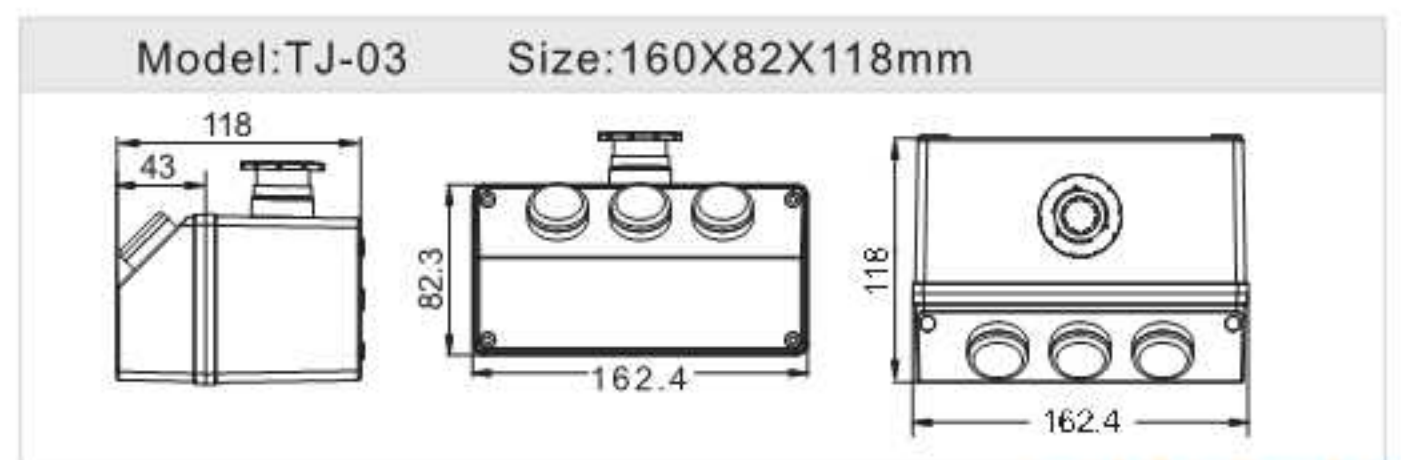

TJ series non-standard plastic enclosure