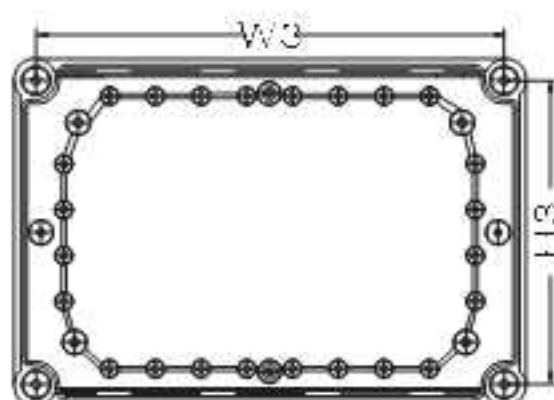

TJ series plastic enclosure-big switch box(with stainless steel hinge & latch type)

Body