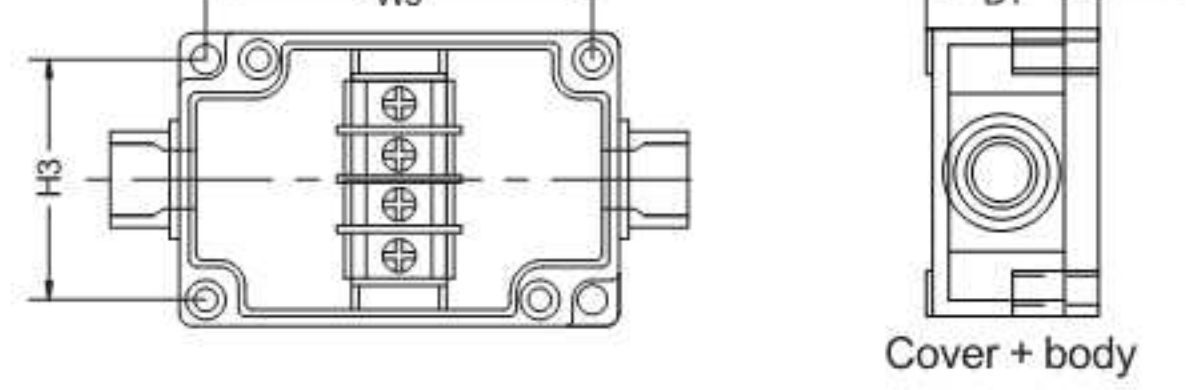

Screw type	Dimension(mm)		installation size(mm)	
	W X H X D	D1+D2	W3	H3
PBT-3P	65×33×24	19.5 + 4.5	57.8	25.8
PBT-4P	60×40×24	19.5 + 4.5	52.8	32.8
PBT-6P	70×50×24	19 + 5	62	42