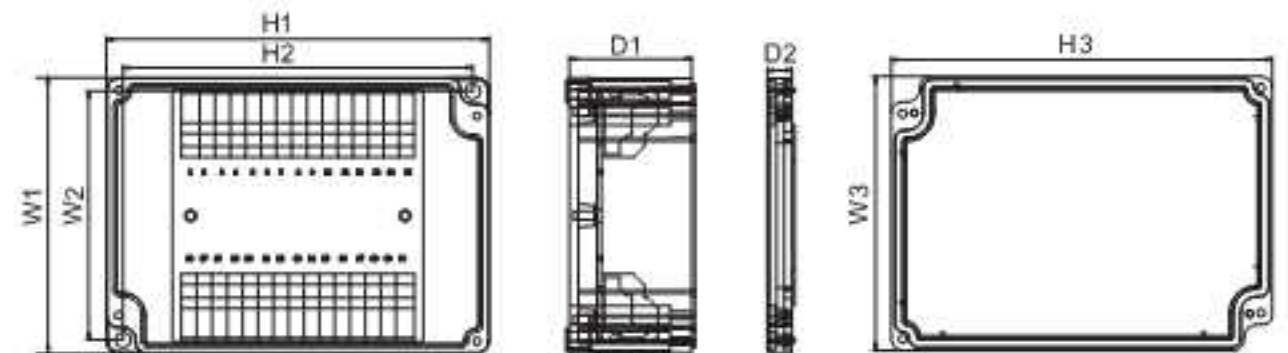

FM-30P,FM-40P

Product model	Size: W x H x D	W1	W2	W3	H1	H2	H3	D1	D2
FM-30P	125 X 90 X 48 mm	81	90	90	114	125	125	40	8
FM-40P	125 X 90 X 48 mm	81	90	90	114	125	125	40	8