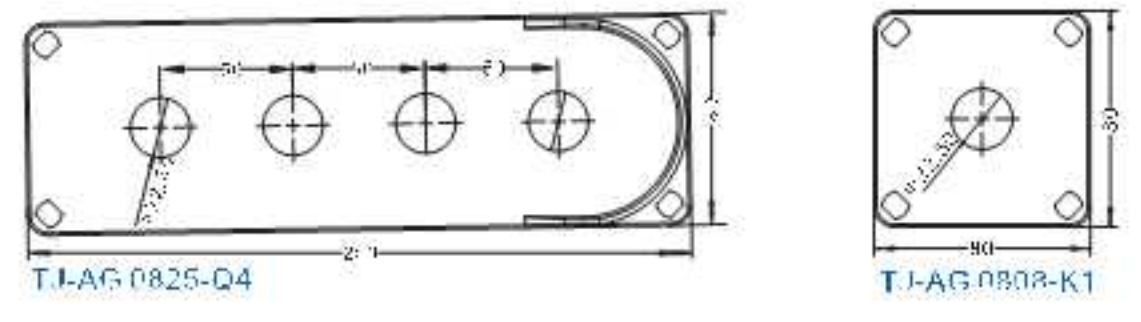

Q1,Q2,Q3,Q4:orange cover

K1,K2,K3,K4:grey cover

Product model	W X H X D(mm)
TJ-AG 0808-Q1	80×80×60
TJ-AG 0813-Q2	80×130×70
TJ-AG 0818-Q3	80×180×70
TJ-AG 0825-Q4	80×250×70

Product model	W X H X D(mm)
TJ-AG 0808-K1	80×80×60
TJ-AG 0813-K2	80×130×70
TJ-AG 0818-K3	80×180×70
TJ-AG 0825-K4	80×250×70