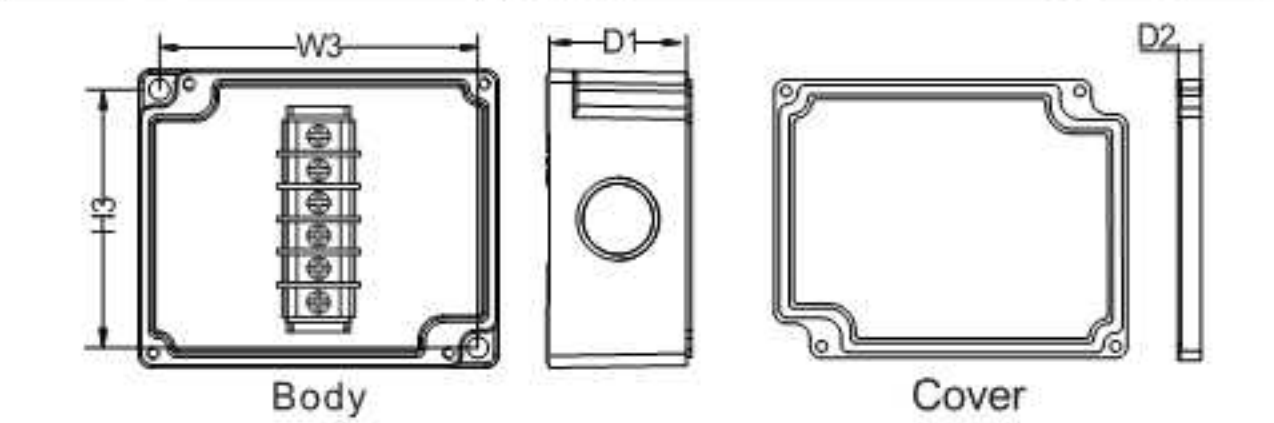

TJ-4P-M, TJ-6P-M, TJ-10P-M

Screw type	Dimension(mm)		Installation size(mm)	
	W X H X D	D1+D2	W3	H3
TJ-4P-M	91×55×43	33 + 8	78	47
TJ-6P-M	91×75×43	33 + 8	81	65
TJ-10P-M	110×91×43	36 + 8	102	84