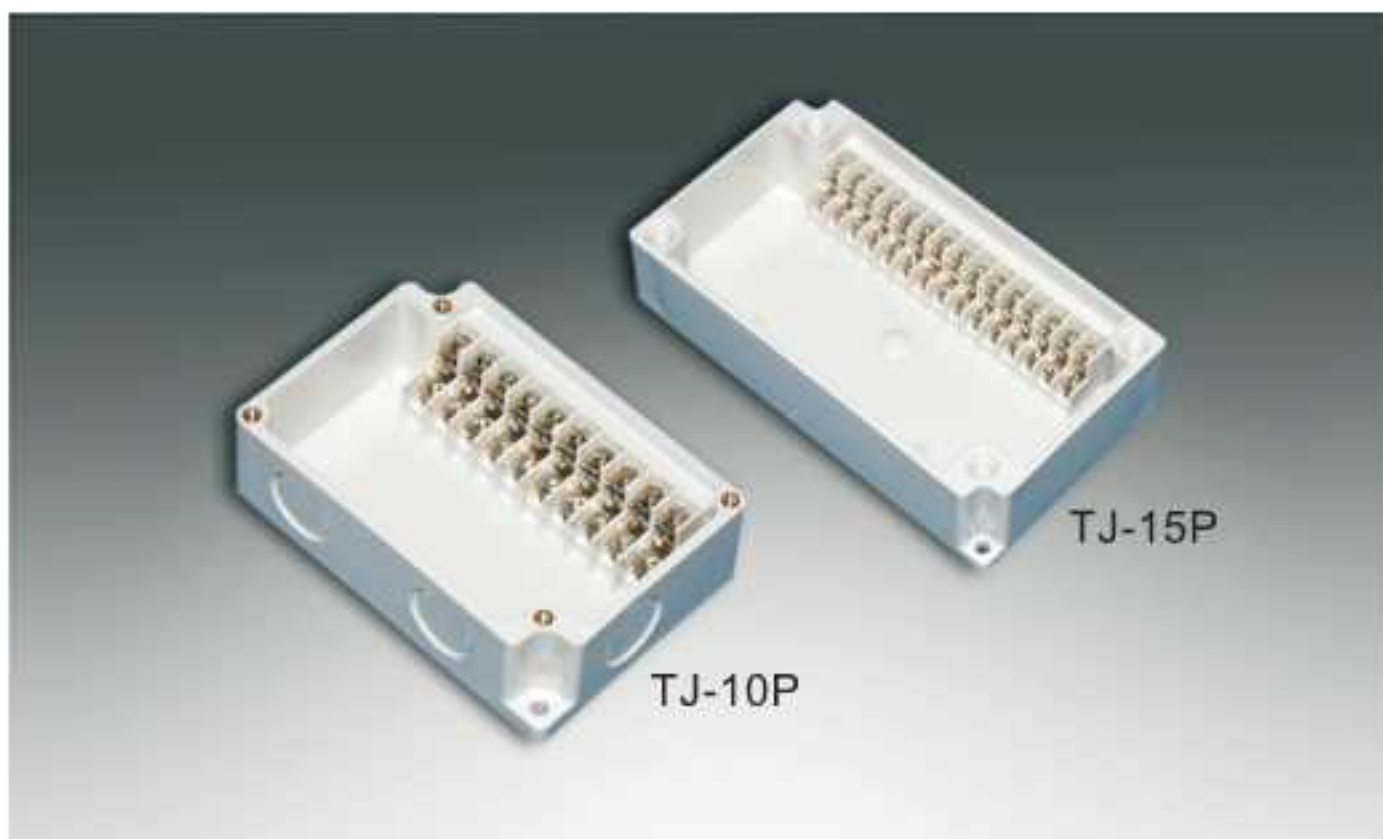

TJ-4P-M, TJ-6P-M, TJ-10P-M

Screw type	Dimension(mm)		Installation size(mm)	
	W X H X D	D1+D2	W3	H3
TJ-4P-M	91×55×43	33 + 8	78	47
TJ-6P-M	91×75×43	33 + 8	81	65
TJ-10P-M	110×91×43	36 + 8	102	84