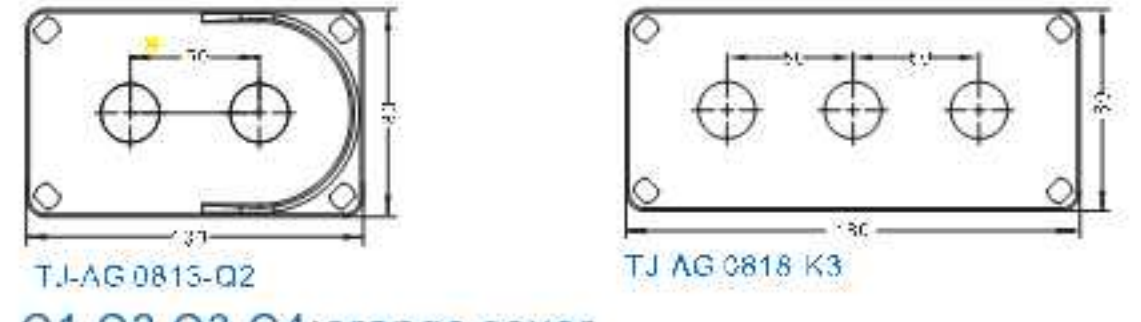

Plastic enclosure

Switch box - push button box