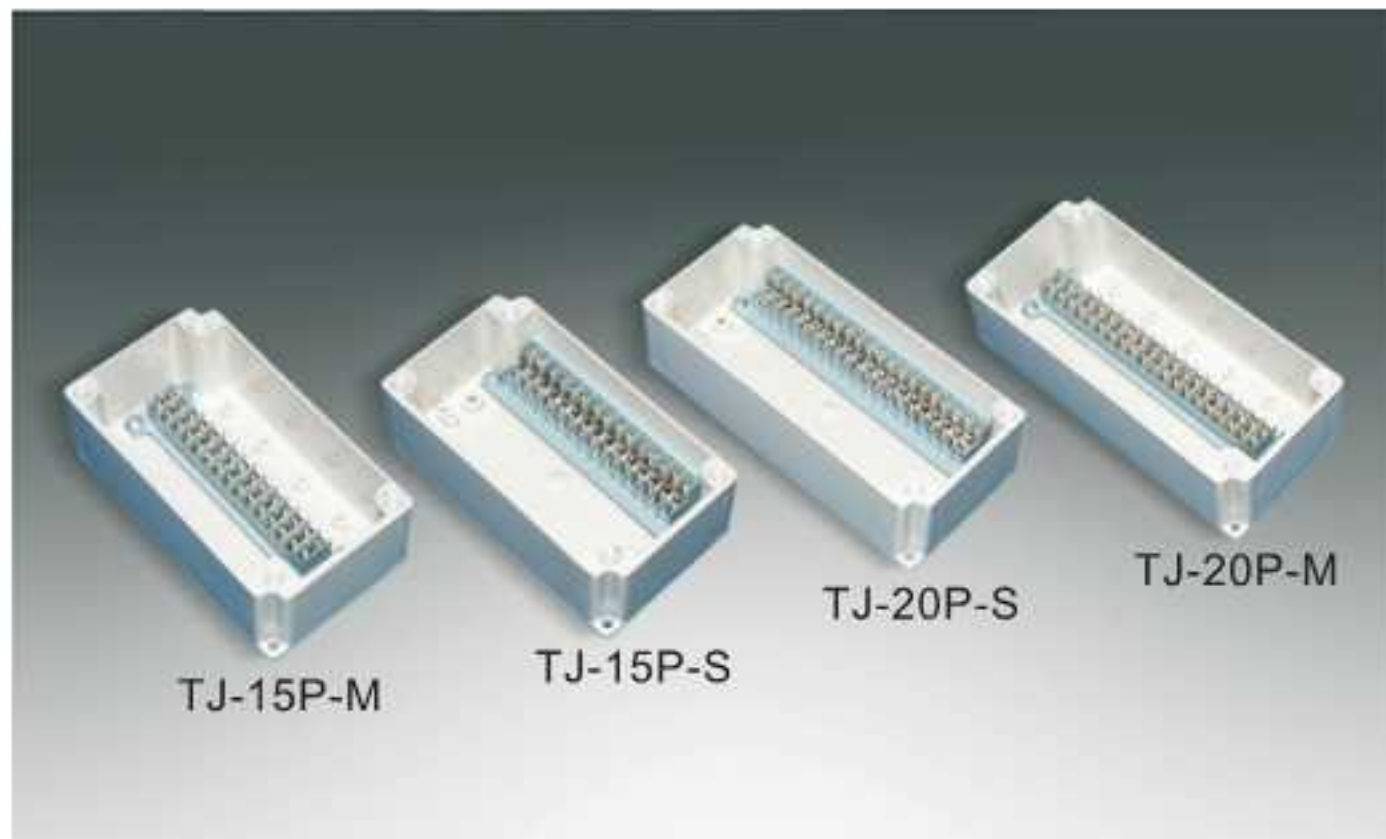

Plastic terminal block box

Terminal block box

TJ-15P-S, TJ-20P-S, TJ-15P-M, TJ-20P-M