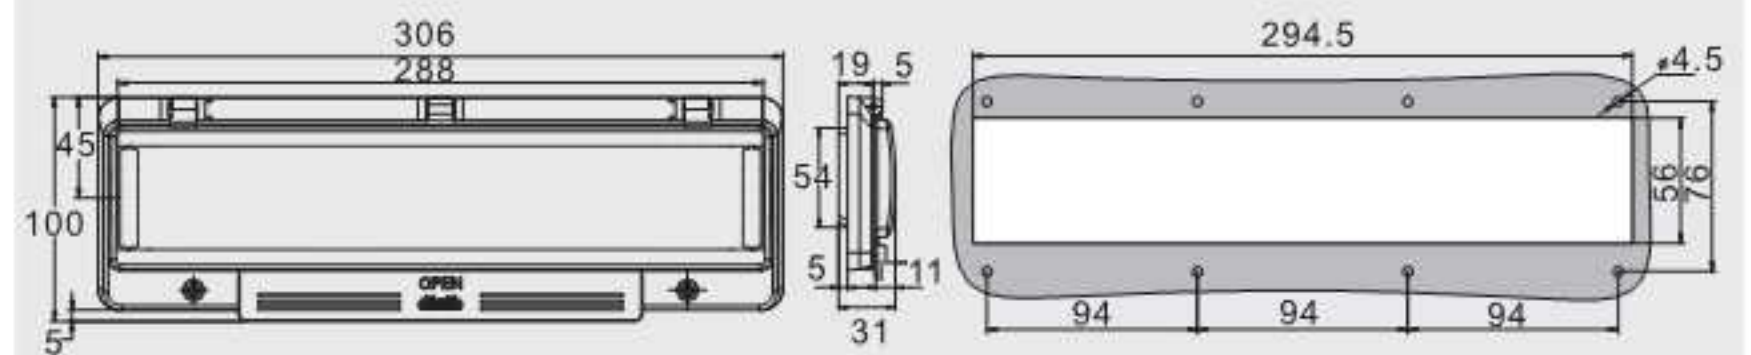

Model:TWT6P Dimension:126x100x31mm Rail Model:TW3P-D

Model:TWT8P Dimension:162x100x31mm Rail Model:TW3P-D

Model:TWT9P Dimension:180x100x31mm Rail Model:TW3P-D

Model:TWT10P Dimension:198x100x31mm Rail Model:TW3P-D

Transparent contact protection window hood

Transparent contact protection window hood

Model:TWT12P Dimension:234x100x31mm Rail Model:TW12P-D

Model:TWT13P Dimension:252x100x31mm Rail Model:TW13P-D

Model:TWT16P Dimension:306x100x31mm Rail Model:TW13P-D

Model:TWT18P Dimension:342x100x31mm Rail Model:TW18P-D

Rail:RAB Fix Rail B with Screws, on Rail A

install completely back

install completely front

Installation effect display