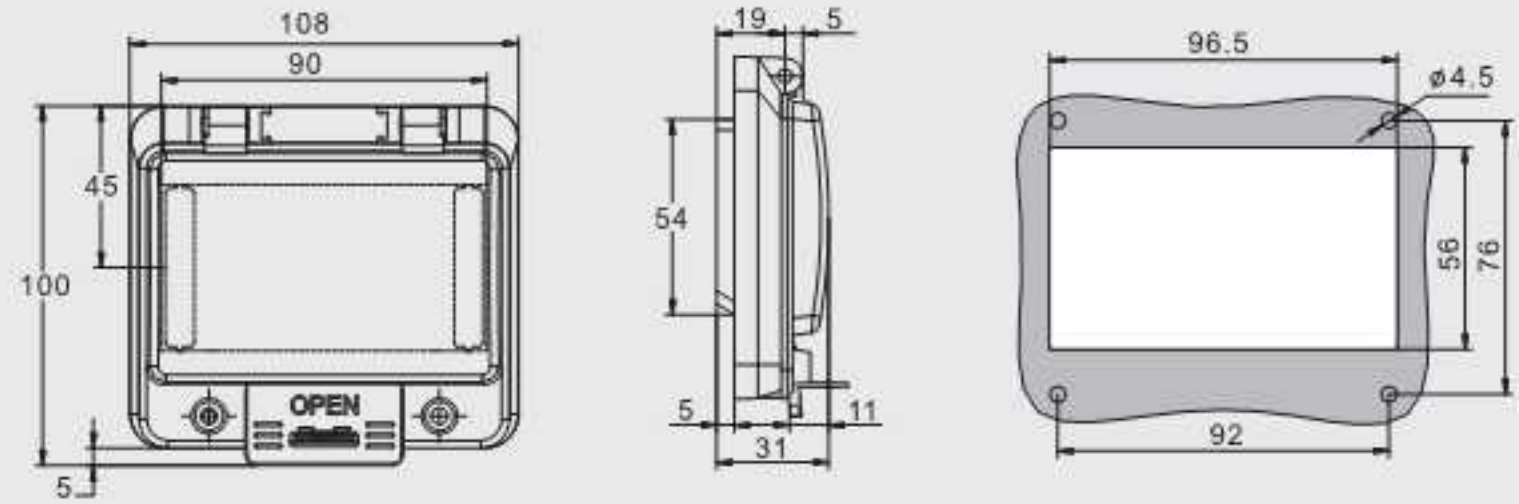

Model:TW1010 Dimension:120x137x32mm Rail Model:

Model:TWT4P Dimension:90x100x31mm Rail Model:TW4P-D

Transparent contact protection window hood

Transparent contact protection window hood

Model:TWT5P Dimension:108x100x31mm Rail Model:TW2P-D

Model:TWT6P Dimension:126x100x31mm Rail Model:TW3P-D

Model:TWT8P Dimension:162x100x31mm Rail Model:TW3P-D

Model:TWT9P Dimension:180x100x31mm Rail Model:TW3P-D

Model:TWT10P Dimension:198x100x31mm Rail Model:TW3P-D

Transparent contact protection window hood

Transparent contact protection window hood

Model:TWT12P Dimension:234x100x31mm Rail Model:TW12P-D

Model:TWT13P Dimension:252x100x31mm Rail Model:TW13P-D

Model:TWT16P Dimension:306x100x31mm Rail Model:TW13P-D

Model:TWT18P Dimension:342x100x31mm Rail Model:TW18P-D

Rail:RAB Fix Rail B with Screws, on Rail A

install completely back

install completely front

Installation effect display