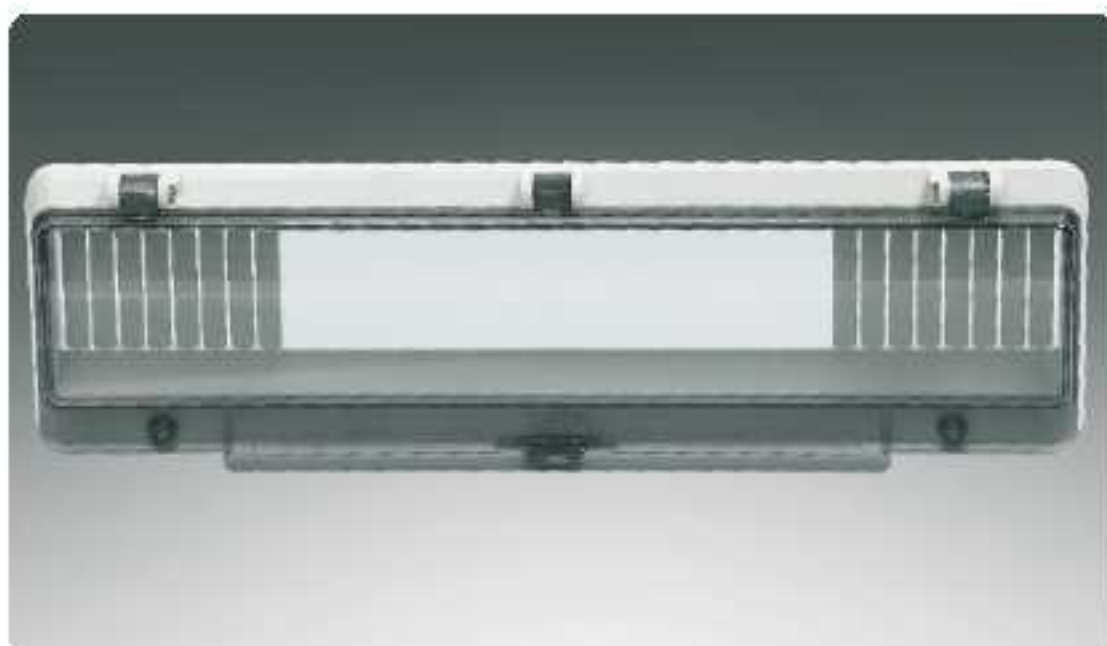

Transparent contact protection window hood

Transparent contact protection window hood

Model:TWT12P Dimension:234x100x31mm Rail Model:TW12P-D

Model:TWT13P Dimension:252x100x31mm Rail Model:TW13P-D

Model:TWT16P Dimension:306x100x31mm Rail Model:TW13P-D

Model:TWT18P Dimension:342x100x31mm Rail Model:TW18P-D

Rail:RAB Fix Rail B with Screws, on Rail A

install completely back

install completely front

Installation effect display