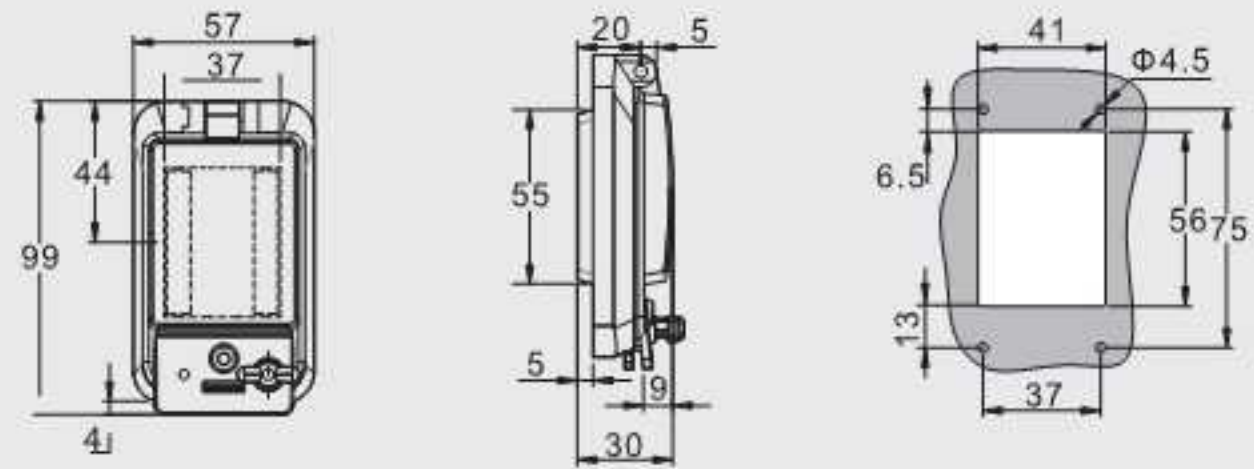

Transparent contact protection window hood

Transparent contact protection window hood

Model:TW2P Dimension:57x99x30mm Rail Model:TW2P-D

Model:TW3P Dimension:75x101x30mm Rail Model:TW3P-D

Model:TW0808 Dimension:106x124x32mm Rail Model:

Model:TW1010 Dimension:120x137x32mm Rail Model:

Model:TWT4P Dimension:90x100x31mm Rail Model:TW4P-D

Transparent contact protection window hood

Transparent contact protection window hood

Model:TWT5P Dimension:108x100x31mm Rail Model:TW2P-D

Model:TWT6P Dimension:126x100x31mm Rail Model:TW3P-D

Model:TWT8P Dimension:162x100x31mm Rail Model:TW3P-D

Model:TWT9P Dimension:180x100x31mm Rail Model:TW3P-D

Model:TWT10P Dimension:198x100x31mm Rail Model:TW3P-D

Model:TWT18P Dimension:342x100x31mm Rail Model:TW18P-D

Rail:RAB Fix Rail B with Screws, on Rail A

install completely back

install completely front

Installation effect display