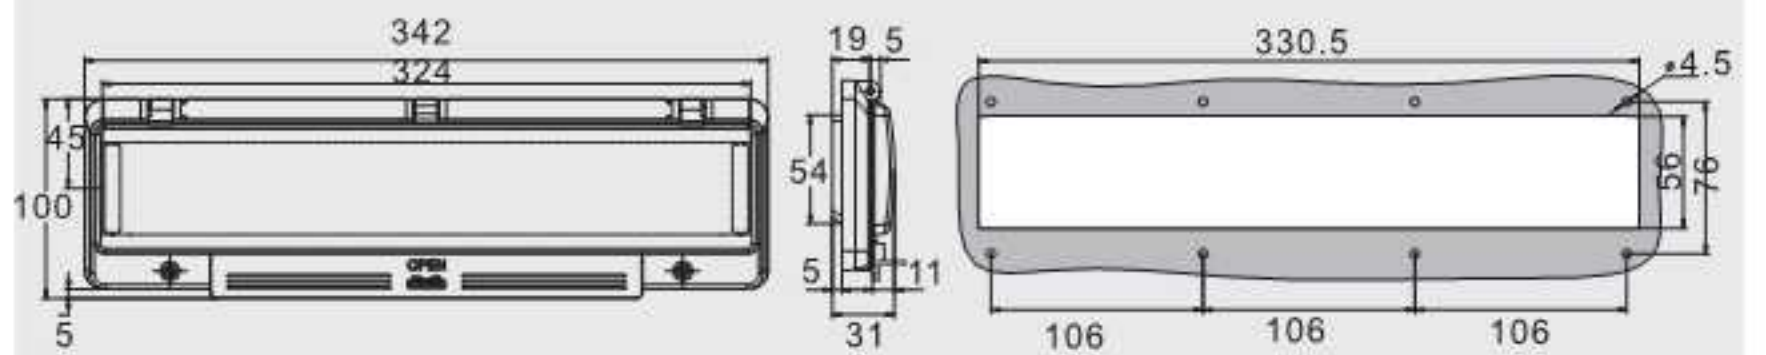

Model:TWT6P Dimension:126x100x31mm Rail Model:TW3P-D

Model:TWT8P Dimension:162x100x31mm Rail Model:TW3P-D

Model:TWT9P Dimension:180x100x31mm Rail Model:TW3P-D

Model:TWT10P Dimension:198x100x31mm Rail Model:TW3P-D

Transparent contact protection window hood

Transparent contact protection window hood

Model:TWT12P Dimension:234x100x31mm Rail Model:TW12P-D

Model:TWT13P Dimension:252x100x31mm Rail Model:TW13P-D

Model:TWT16P Dimension:306x100x31mm Rail Model:TW13P-D

Model:TWT18P Dimension:342x100x31mm Rail Model:TW18P-D

Rail:RAB Fix Rail B with Screws, on Rail A

install completely back

install completely front

Installation effect display