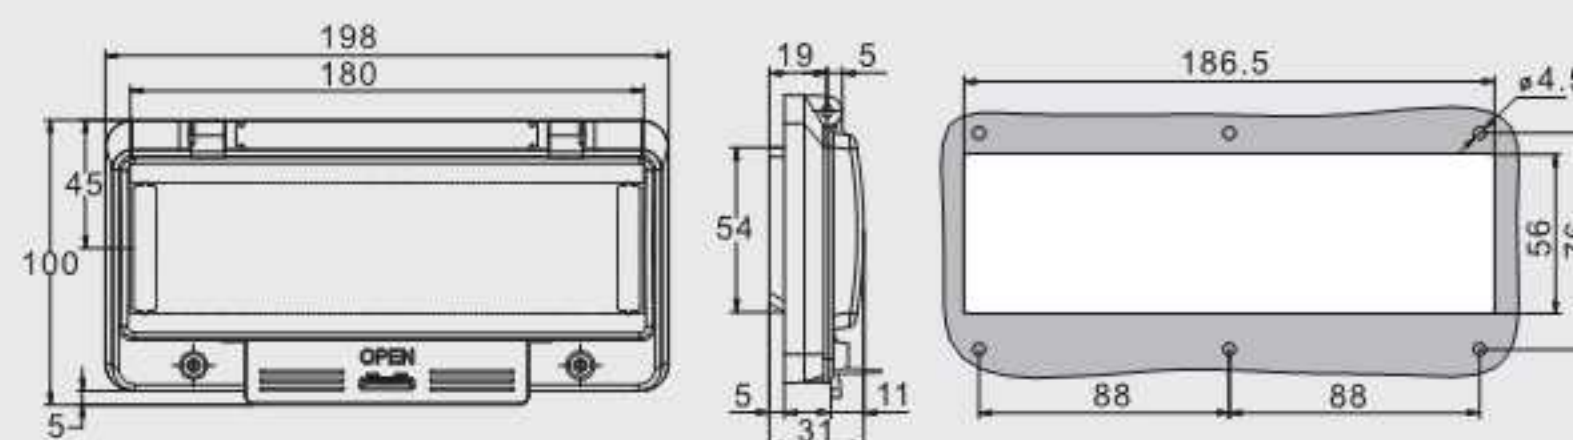

Model:TW1010 Dimension:120x137x32mm Rail Model:

Model:TWT4P Dimension:90x100x31mm Rail Model:TW4P-D

Transparent contact protection window hood

Transparent contact protection window hood

Model:TWT5P Dimension:108x100x31mm Rail Model:TW2P-D

Model:TWT6P Dimension:126x100x31mm Rail Model:TW3P-D

Model:TWT8P Dimension:162x100x31mm Rail Model:TW3P-D

Model:TWT9P Dimension:180x100x31mm Rail Model:TW3P-D

Model:TWT10P Dimension:198x100x31mm Rail Model:TW3P-D

Transparent contact protection window hood

Transparent contact protection window hood

Model:TWT12P Dimension:234x100x31mm Rail Model:TW12P-D

Model:TWT13P Dimension:252x100x31mm Rail Model:TW13P-D

Model:TWT16P Dimension:306x100x31mm Rail Model:TW13P-D

Model:TWT18P Dimension:342x100x31mm Rail Model:TW18P-D

Rail:RAB Fix Rail B with Screws, on Rail A

install completely back

install completely front

Installation effect display