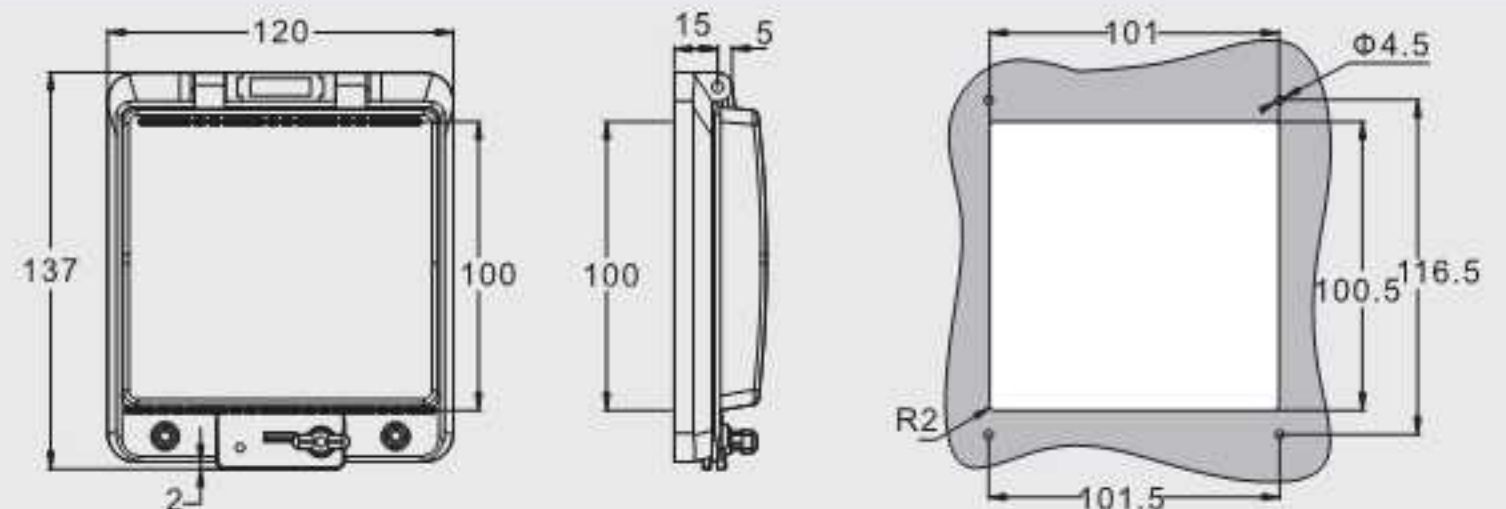

Transparent contact protection window hood

Transparent contact protection window hood

Model:TW2P Dimension:57x99x30mm Rail Model:TW2P-D

Model:TW3P Dimension:75x101x30mm Rail Model:TW3P-D

Model:TW0808 Dimension:106x124x32mm Rail Model:

Model:TW1010 Dimension:120x137x32mm Rail Model:

Model:TWT4P Dimension:90x100x31mm Rail Model:TW4P-D

Transparent contact protection window hood

Transparent contact protection window hood

Model:TWT5P Dimension:108x100x31mm Rail Model:TW2P-D

Model:TWT6P Dimension:126x100x31mm Rail Model:TW3P-D

Model:TWT8P Dimension:162x100x31mm Rail Model:TW3P-D

Model:TWT9P Dimension:180x100x31mm Rail Model:TW3P-D

Model:TWT10P Dimension:198x100x31mm Rail Model:TW3P-D

Model:TWT18P Dimension:342x100x31mm Rail Model:TW18P-D

Rail:RAB Fix Rail B with Screws, on Rail A

install completely back

install completely front

Installation effect display