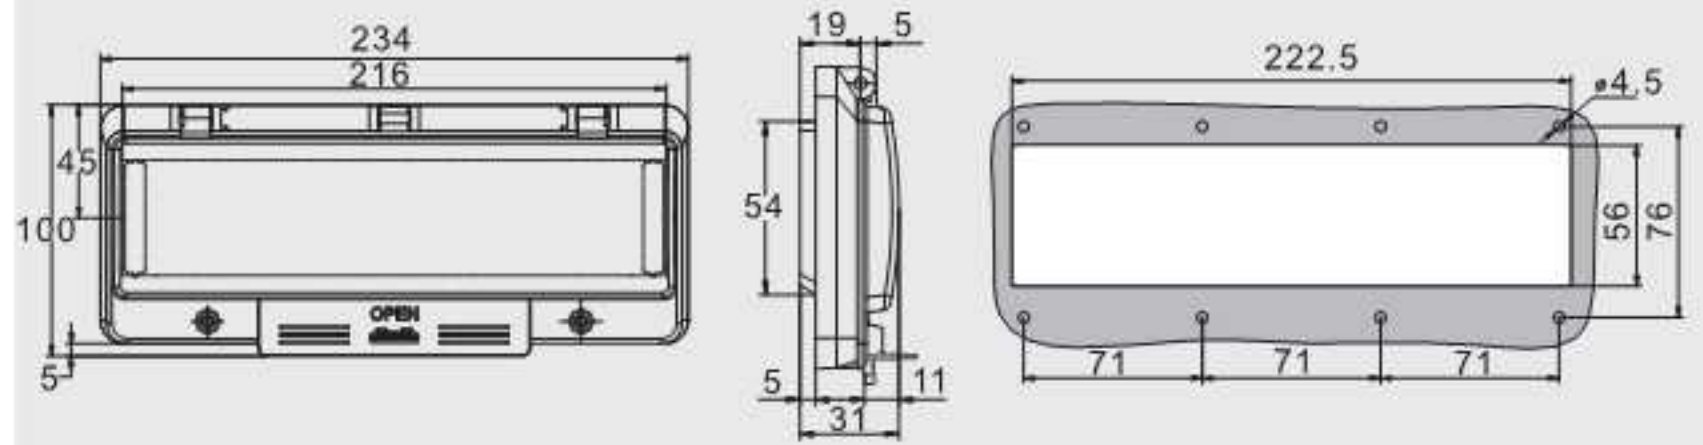

Model:TW1010 Dimension:120x137x32mm Rail Model:

Model:TWT4P Dimension:90x100x31mm Rail Model:TW4P-D

Transparent contact protection window hood

Transparent contact protection window hood

Model:TWT5P Dimension:108x100x31mm Rail Model:TW2P-D

Model:TWT6P Dimension:126x100x31mm Rail Model:TW3P-D

Model:TWT8P Dimension:162x100x31mm Rail Model:TW3P-D

Model:TWT9P Dimension:180x100x31mm Rail Model:TW3P-D

Model:TWT10P Dimension:198x100x31mm Rail Model:TW3P-D

Transparent contact protection window hood

Transparent contact protection window hood

Model:TWT12P Dimension:234x100x31mm Rail Model:TW12P-D

Model:TWT13P Dimension:252x100x31mm Rail Model:TW13P-D

Model:TWT16P Dimension:306x100x31mm Rail Model:TW13P-D

Model:TWT18P Dimension:342x100x31mm Rail Model:TW18P-D

Rail:RAB Fix Rail B with Screws, on Rail A

install completely back

install completely front

Installation effect display