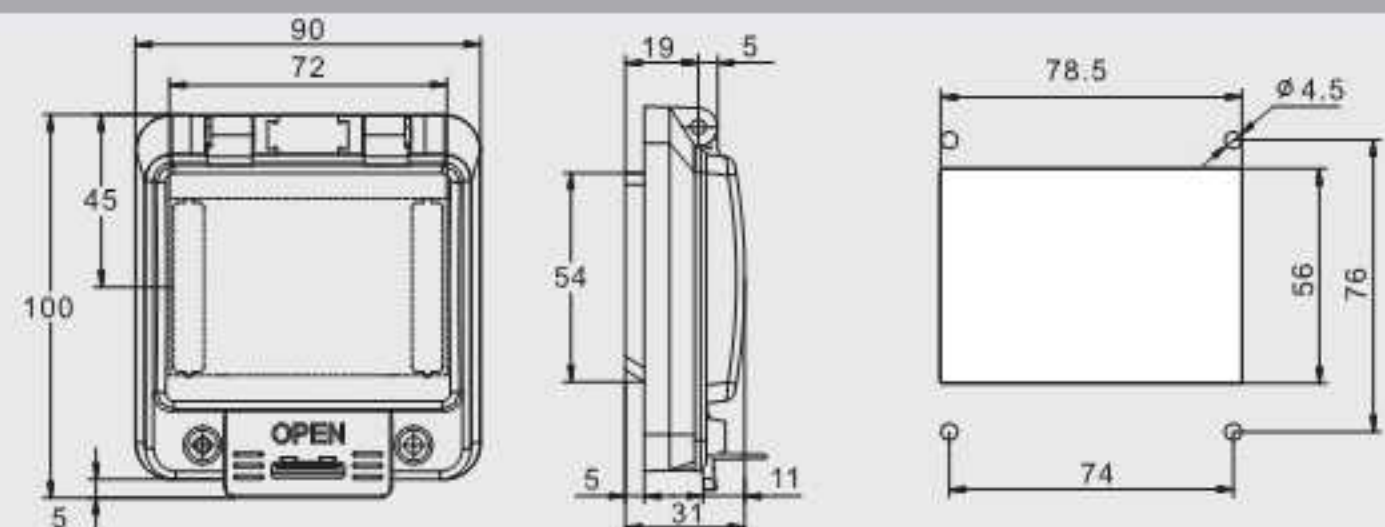

Transparent contact protection window hood

Transparent contact protection window hood

Model:TW2P Dimension:57x99x30mm Rail Model:TW2P-D

Model:TW3P Dimension:75x101x30mm Rail Model:TW3P-D

Model:TW0808 Dimension:106x124x32mm Rail Model:

Model:TW1010 Dimension:120x137x32mm Rail Model:

Model:TWT4P Dimension:90x100x31mm Rail Model:TW4P-D

Transparent contact protection window hood

Transparent contact protection window hood

Model:TWT5P Dimension:108x100x31mm Rail Model:TW2P-D

Model:TWT6P Dimension:126x100x31mm Rail Model:TW3P-D

Model:TWT8P Dimension:162x100x31mm Rail Model:TW3P-D

Model:TWT9P Dimension:180x100x31mm Rail Model:TW3P-D

Model:TWT10P Dimension:198x100x31mm Rail Model:TW3P-D

Model:TWT18P Dimension:342x100x31mm Rail Model:TW18P-D

Rail:RAB Fix Rail B with Screws, on Rail A

install completely back

install completely front

Installation effect display