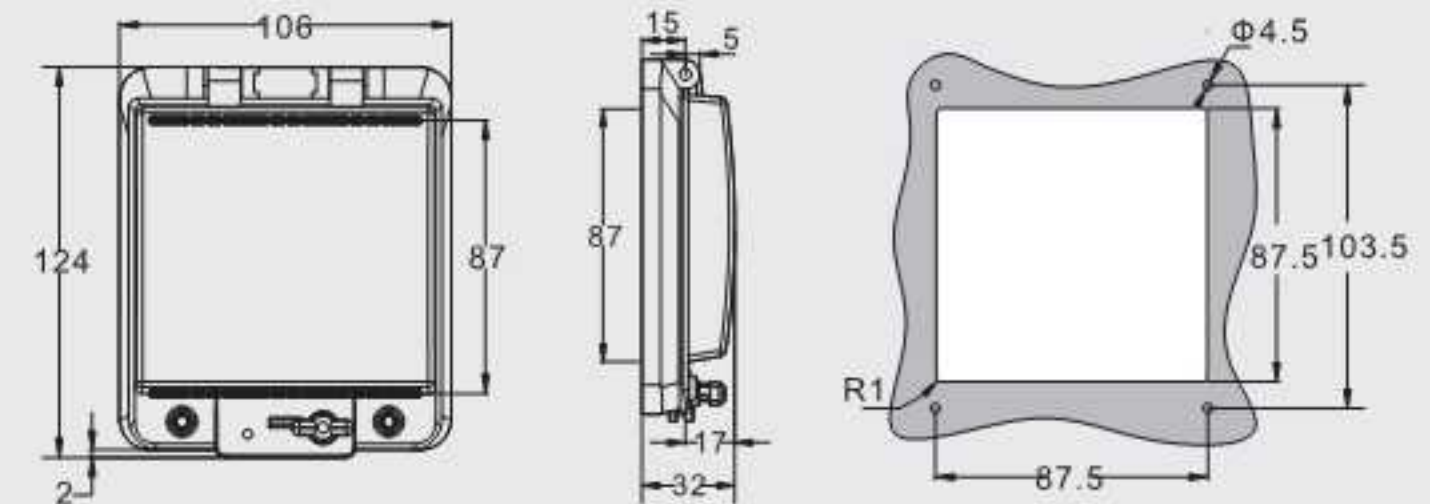

Transparent contact protection window hood

Transparent contact protection window hood

Model:TW2P Dimension:57x99x30mm Rail Model:TW2P-D

Model:TW3P Dimension:75x101x30mm Rail Model:TW3P-D

Model:TW0808 Dimension:106x124x32mm Rail Model:

Model:TW1010 Dimension:120x137x32mm Rail Model:

Model:TWT4P Dimension:90x100x31mm Rail Model:TW4P-D

Transparent contact protection window hood

Transparent contact protection window hood

Model:TWT5P Dimension:108x100x31mm Rail Model:TW2P-D

Model:TWT6P Dimension:126x100x31mm Rail Model:TW3P-D

Model:TWT8P Dimension:162x100x31mm Rail Model:TW3P-D

Model:TWT9P Dimension:180x100x31mm Rail Model:TW3P-D

Model:TWT10P Dimension:198x100x31mm Rail Model:TW3P-D

Model:TWT18P Dimension:342x100x31mm Rail Model:TW18P-D

Rail:RAB Fix Rail B with Screws, on Rail A

install completely back

install completely front

Installation effect display