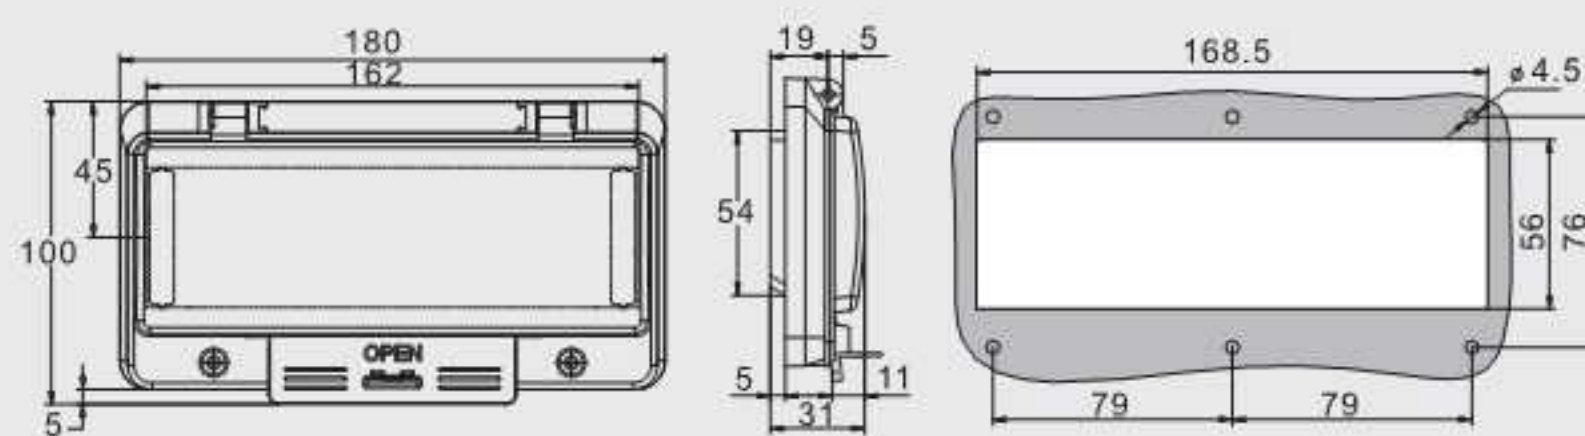

Model:TW1010 Dimension:120x137x32mm Rail Model:

Model:TWT4P Dimension:90x100x31mm Rail Model:TW4P-D

Transparent contact protection window hood

Transparent contact protection window hood

Model:TWT5P Dimension:108x100x31mm Rail Model:TW2P-D

Model:TWT6P Dimension:126x100x31mm Rail Model:TW3P-D

Model:TWT8P Dimension:162x100x31mm Rail Model:TW3P-D

Model:TWT9P Dimension:180x100x31mm Rail Model:TW3P-D

Model:TWT10P Dimension:198x100x31mm Rail Model:TW3P-D

Transparent contact protection window hood

Transparent contact protection window hood

Model:TWT12P Dimension:234x100x31mm Rail Model:TW12P-D

Model:TWT13P Dimension:252x100x31mm Rail Model:TW13P-D

Model:TWT16P Dimension:306x100x31mm Rail Model:TW13P-D

Model:TWT18P Dimension:342x100x31mm Rail Model:TW18P-D

Rail:RAB Fix Rail B with Screws, on Rail A

install completely back

install completely front

Installation effect display