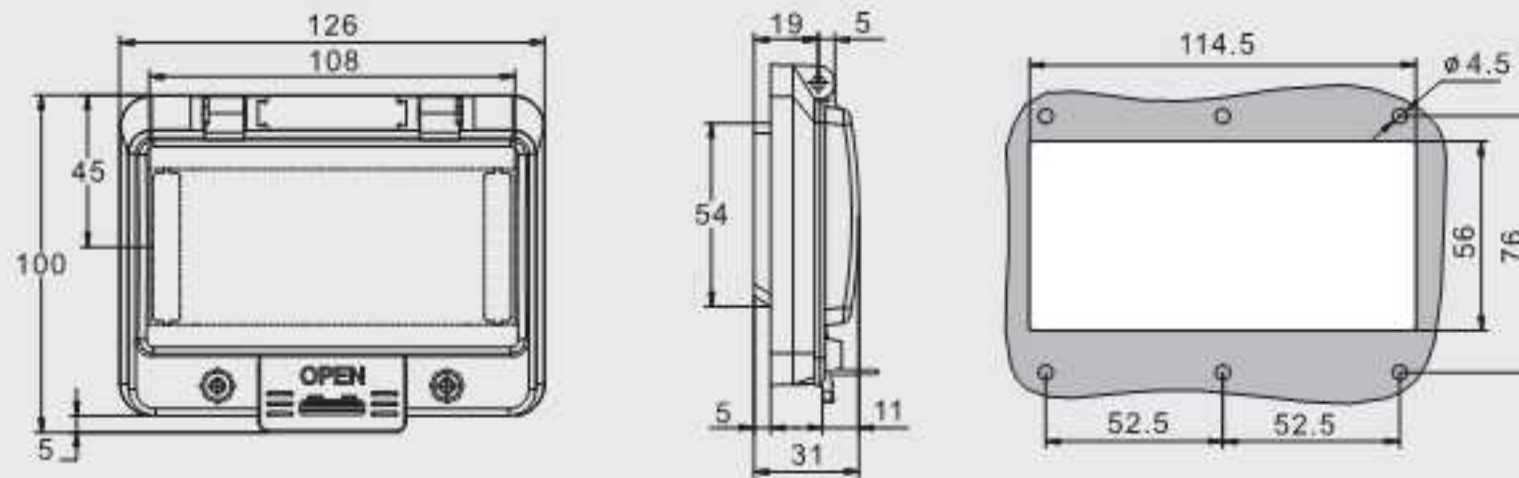

Model:TW1010 Dimension:120x137x32mm Rail Model:

Model:TWT4P Dimension:90x100x31mm Rail Model:TW4P-D

Transparent contact protection window hood

Transparent contact protection window hood

Model:TWT5P Dimension:108x100x31mm Rail Model:TW2P-D

Model:TWT6P Dimension:126x100x31mm Rail Model:TW3P-D

Model:TWT8P Dimension:162x100x31mm Rail Model:TW3P-D

Model:TWT9P Dimension:180x100x31mm Rail Model:TW3P-D

Model:TWT10P Dimension:198x100x31mm Rail Model:TW3P-D

Transparent contact protection window hood

Transparent contact protection window hood

Model:TWT12P Dimension:234x100x31mm Rail Model:TW12P-D

Model:TWT13P Dimension:252x100x31mm Rail Model:TW13P-D

Model:TWT16P Dimension:306x100x31mm Rail Model:TW13P-D

Model:TWT18P Dimension:342x100x31mm Rail Model:TW18P-D

Rail:RAB Fix Rail B with Screws, on Rail A

install completely back

install completely front

Installation effect display