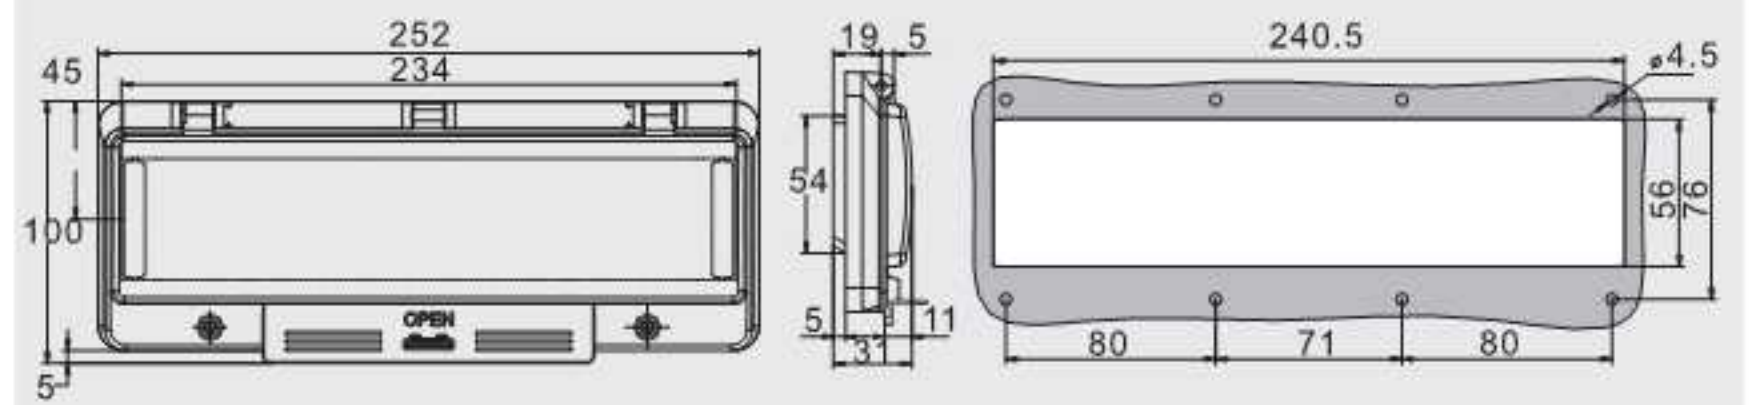

Model:TWT6P Dimension:126x100x31mm Rail Model:TW3P-D

Model:TWT8P Dimension:162x100x31mm Rail Model:TW3P-D

Model:TWT9P Dimension:180x100x31mm Rail Model:TW3P-D

Model:TWT10P Dimension:198x100x31mm Rail Model:TW3P-D

Transparent contact protection window hood

Transparent contact protection window hood

Model:TWT12P Dimension:234x100x31mm Rail Model:TW12P-D

Model:TWT13P Dimension:252x100x31mm Rail Model:TW13P-D

Model:TWT16P Dimension:306x100x31mm Rail Model:TW13P-D

Model:TWT18P Dimension:342x100x31mm Rail Model:TW18P-D

Rail:RAB Fix Rail B with Screws, on Rail A

install completely back

install completely front

Installation effect display