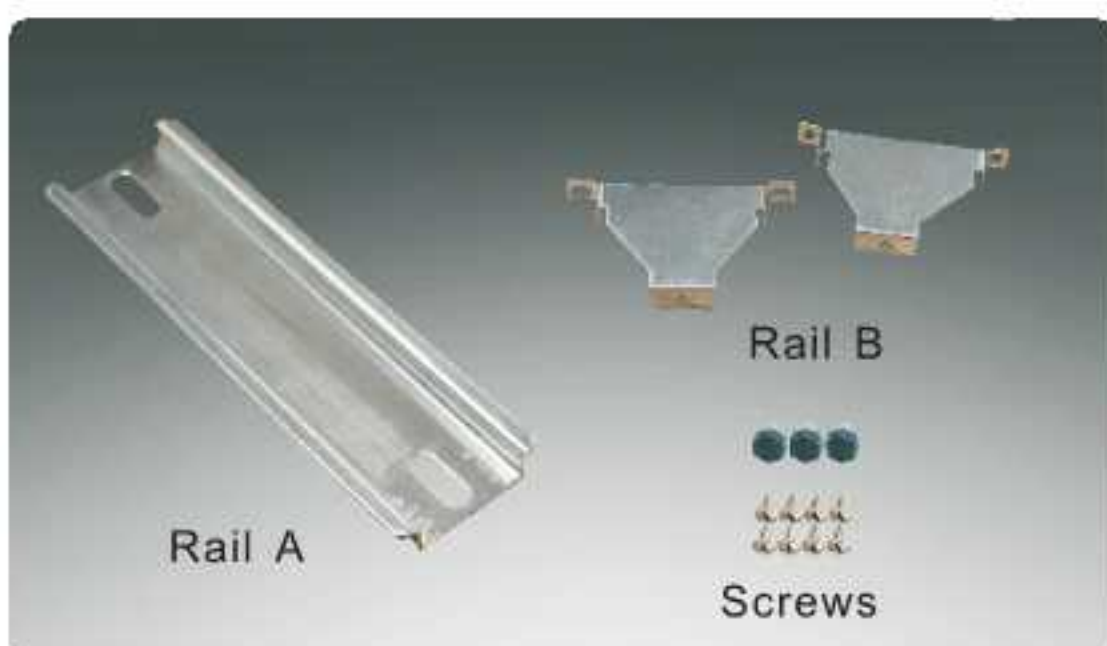

Transparent contact protection window hood

Transparent contact protection window hood

Model:TWT12P Dimension:234x100x31mm Rail Model:TW12P-D

Model:TWT13P Dimension:252x100x31mm Rail Model:TW13P-D

Model:TWT16P Dimension:306x100x31mm Rail Model:TW13P-D

Model:TWT18P Dimension:342x100x31mm Rail Model:TW18P-D

Rail:RAB Fix Rail B with Screws, on Rail A

install completely back

install completely front

Installation effect display