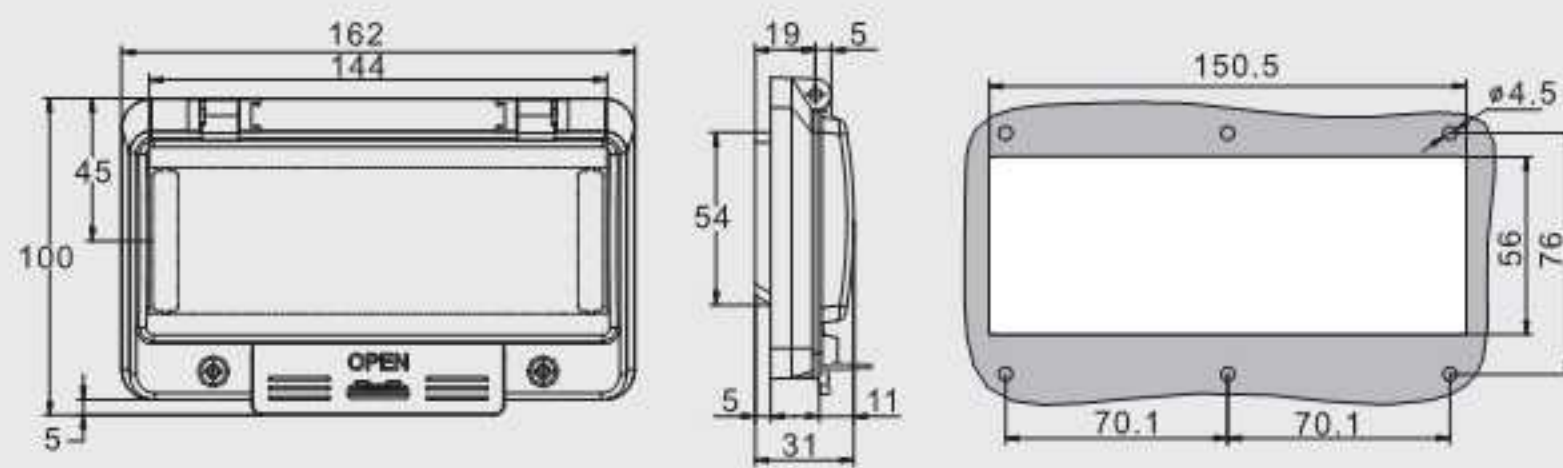

Model:TW1010 Dimension:120x137x32mm Rail Model:

Model:TWT4P Dimension:90x100x31mm Rail Model:TW4P-D

Transparent contact protection window hood

Transparent contact protection window hood

Model:TWT5P Dimension:108x100x31mm Rail Model:TW2P-D

Model:TWT6P Dimension:126x100x31mm Rail Model:TW3P-D

Model:TWT8P Dimension:162x100x31mm Rail Model:TW3P-D

Model:TWT9P Dimension:180x100x31mm Rail Model:TW3P-D

Model:TWT10P Dimension:198x100x31mm Rail Model:TW3P-D

Transparent contact protection window hood

Transparent contact protection window hood

Model:TWT12P Dimension:234x100x31mm Rail Model:TW12P-D

Model:TWT13P Dimension:252x100x31mm Rail Model:TW13P-D

Model:TWT16P Dimension:306x100x31mm Rail Model:TW13P-D

Model:TWT18P Dimension:342x100x31mm Rail Model:TW18P-D

Rail:RAB Fix Rail B with Screws, on Rail A

install completely back

install completely front

Installation effect display