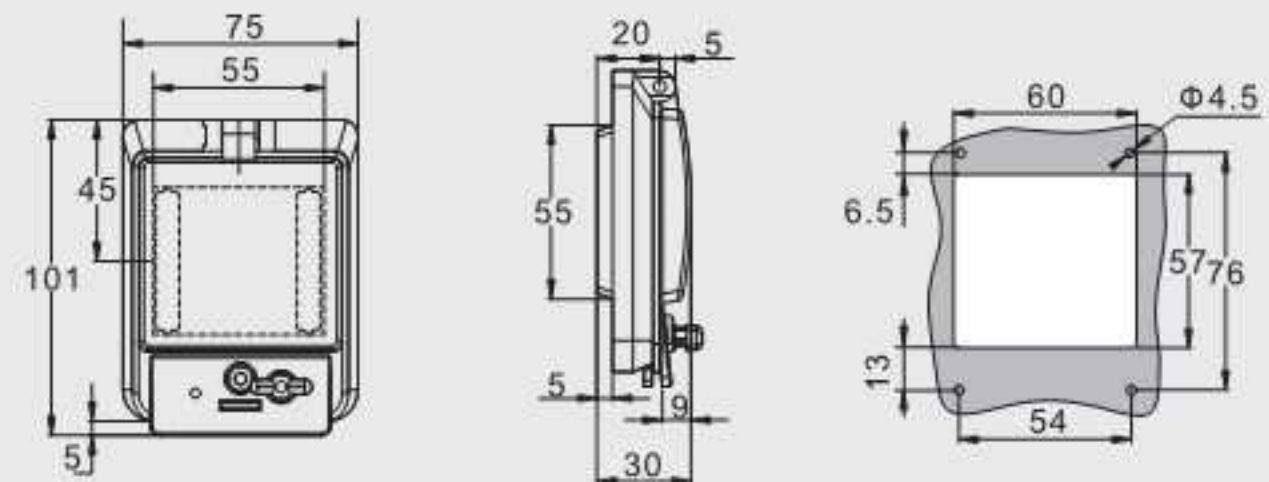

Transparent contact protection window hood

Transparent contact protection window hood

Model:TW2P Dimension:57x99x30mm Rail Model:TW2P-D

Model:TW3P Dimension:75x101x30mm Rail Model:TW3P-D

Model:TW0808 Dimension:106x124x32mm Rail Model:

Model:TW1010 Dimension:120x137x32mm Rail Model:

Model:TWT4P Dimension:90x100x31mm Rail Model:TW4P-D

Transparent contact protection window hood

Transparent contact protection window hood

Model:TWT5P Dimension:108x100x31mm Rail Model:TW2P-D

Model:TWT6P Dimension:126x100x31mm Rail Model:TW3P-D

Model:TWT8P Dimension:162x100x31mm Rail Model:TW3P-D

Model:TWT9P Dimension:180x100x31mm Rail Model:TW3P-D

Model:TWT10P Dimension:198x100x31mm Rail Model:TW3P-D

Model:TWT18P Dimension:342x100x31mm Rail Model:TW18P-D

Rail:RAB Fix Rail B with Screws, on Rail A

install completely back

install completely front

Installation effect display